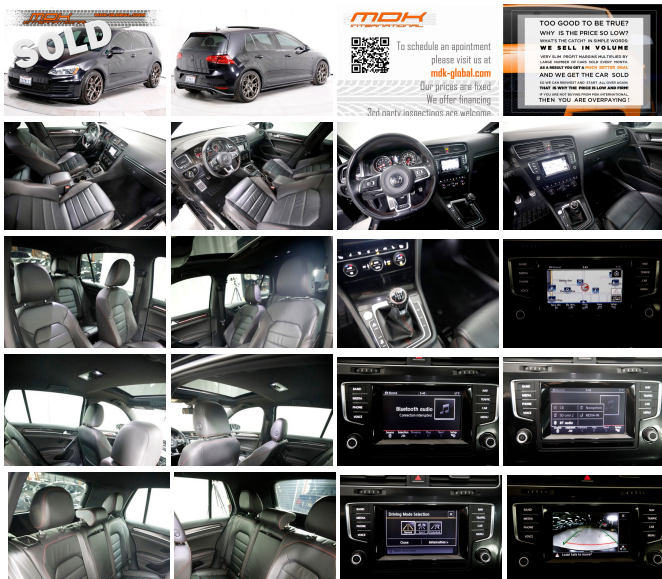

2015 Volkswagen Golf GTI Autobahn w/Performance Pkg

SALES DEPARTMENT (310) 990 0770

View this car on our website at mdk-global.com/7167579/ebrochure

Our Price **\$22,490**

Specifications:

Year:	2015
VIN:	3VW547AU8FM068425
Make:	Volkswagen
Model/Trim:	Golf GTI Autobahn w/Performance Pkg
Condition:	Pre-Owned
Body:	Sedan
Exterior:	Deep Black Pearl
Engine:	Engine: 2.0L TSI I-4 Turbocharged
Interior:	Titan Black Leather
Mileage:	37,924
Drivetrain:	Front Wheel Drive

- * Top of the line GTI - Autobahn + Performance pkg
- * MANUAL transmission - must have on these cars
- * Heated seats
- * Climate control
- * Back up camera
- * Leather upholstery
- * Panoramic sunroof
- * All weather floor mats
- * Fender sound system
- * BORLA cat-back exhaust system
- * KONIG wheels wrapped in nearly brand-new set of Hankook high performance tires
- * H&R lowering springs
- * Short shifter kit
- * 2 previous owners
- * Service records per Carfax report
- * 2 keys + manual

Exterior

- Auto On/Off Aero-Composite Halogen Daytime Running Headlamps - Black Grille
- Black Side Windows Trim and Black Front Windshield Trim - Body-Colored Door Handles
- Body-Colored Front Bumper
- Body-Colored Power Heated Side Mirrors w/Manual Folding and Turn Signal Indicator
- Body-Colored Rear Bumper- Clearcoat Paint
- Compact Spare Tire Mounted Inside Under Cargo
- Express Open/Close Sliding And Tilting Glass 1st Row Sunroof w/Sunshade
- Fixed Rear Window w/Fixed Interval Wiper and Defroster- Front Fog Lamps
- Fully Galvanized Steel Panels- Liftgate Rear Cargo Access- Light Tinted Glass
- Lip Spoiler- Speed Sensitive Rain Detecting Variable Intermittent Wipers w/Heated Jets
- Steel Spare Wheel- Tailgate/Rear Door Lock Included w/Power Door Locks
- Tires: P225/40R18 AS- Wheels: 18" Austin Alloy