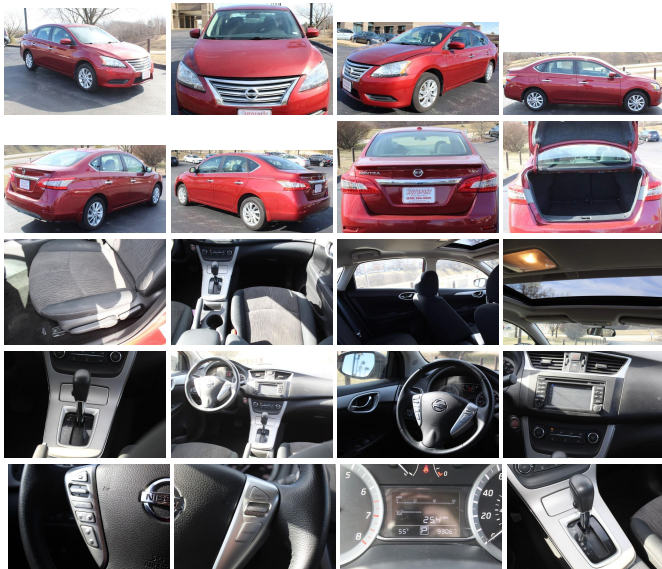

## 2015 Nissan Sentra SV

View this car on our website at [autoportstl.com/7167564/ebrochure](http://autoportstl.com/7167564/ebrochure)

Our Price **\$10,900**

### Specifications:

|                      |                                       |
|----------------------|---------------------------------------|
| <b>Year:</b>         | 2015                                  |
| <b>VIN:</b>          | 3N1AB7APXFY349297                     |
| <b>Make:</b>         | Nissan                                |
| <b>Stock:</b>        | GP23127                               |
| <b>Model/Trim:</b>   | Sentra SV                             |
| <b>Condition:</b>    | Pre-Owned                             |
| <b>Body:</b>         | Sedan                                 |
| <b>Exterior:</b>     | Cayenne Red                           |
| <b>Engine:</b>       | Engine: 1.8L DOHC 16-Valve 4-Cylinder |
| <b>Interior:</b>     | Marble Gray Cloth                     |
| <b>Transmission:</b> | AUTOMATIC                             |
| <b>Mileage:</b>      | 93,011                                |
| <b>Drivetrain:</b>   | Front Wheel Drive                     |
| <b>Economy:</b>      | City 29 / Highway 39                  |

BEST SELECTION OF  
LOW MILE

GREAT VALUE  
IMPORTS IN  
ST. LOUIS!

< PROUD TO  
PRESENT THIS >

<< 2015 NISSAN  
SENTRA SV >>

*WHAT DO YOU WANT TO KNOW:*

- <> WE WANT TO EARN YOUR BUSINESS!
- <> SALE PRICED FOR A FAST SALE!
- <> TWO OWNER NEW CAR TRADE IN
- <> POWER MOONROOF
- <> NAVIGATION SYSTEM
- <> LOW MILES
- <> SERVICE RECORDS
- <> MUCH, MUCH MORE