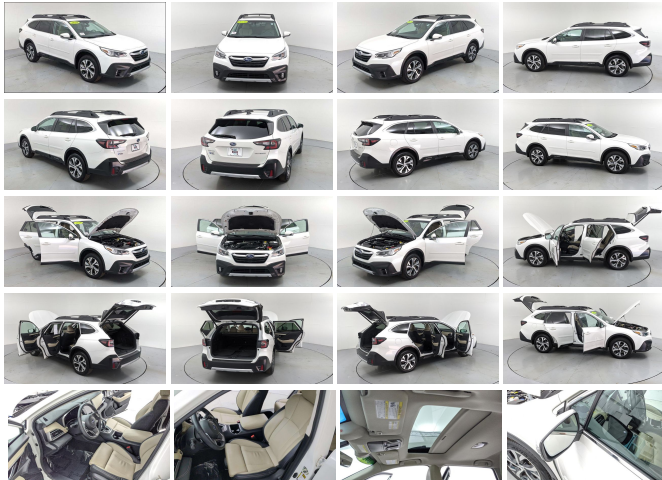

CARFAX 1-Owner, Subaru Certified, Excellent Condition, GREAT MILES 22,523! REDUCED FROM \$32,916!, FUEL EFFICIENT 33 MPG Hwy/26 MPG City! Heated Leather Seats, Nav System, Moonroof, Remote Engine Start, Back-Up Camera, Power Liftgate KEY FEATURES INCLUDE Leather Seats, All Wheel Drive, Power Liftgate, Heated Driver Seat, Heated Rear Seat, Back-Up Camera, Aluminum Wheels, Remote Engine Start, Dual Zone A/C, Lane Keeping Assist, Blind Spot Monitor, Brake Actuated Limited Slip Differential, Hands-Free Liftgate, Heated Seats, Heated Leather Seats. Rear Spoiler, Keyless Entry, Remote Trunk Release, Privacy Glass, Child Safety Locks. OPTION PACKAGES POWER MOONROOF HSW NAVIGATION SYSTEM Driver Focus (Distraction Mitigation System), Power Moonroof, Heated Steering Wheel, Radio: Subaru STARLINK 11.6" Multimedia Nav System, AM/FM stereo, HD Radio, voice activated controls and navigation, Bluetooth?? audio streaming and hands-free phone connectivity w/SMS text messaging (applicable w/compatible cellphone), Near Field Communication (NFC), iPod control capability, SiriusXM All Access radio (subscription required), SiriusXM Traffic (subscription required), SiriusXM Travel Link (subscription required), smartphone integration: Android Auto, CarPlay and STARLINK cloud applications, 3.5mm auxiliary input jack and dual USB input ports, POPULAR PACKAGE #2 Auto-Dimming Exterior Mirror w/Approach Light, Splash Guards, Dome Light LED Upgrade, All-Weather Floor Liners, Rear Seat Back Protector, Rear Bumper Cover. Serviced here, Non-Smoker vehicle, CLEAN CARFAX AND ONE OWNER TRADE-IN A GREAT VALUE Reduced from \$32,916. BUY WITH CONFIDENCE CARFAX 1-Owner OUR OFFERINGS You've got a friend in the car business. Pricing analysis performed on 1/26/2023. Horsepower calculations based on trim engine configuration. Fuel economy calculations based on original manufacturer data for trim engine configuration. Please confirm the accuracy of the included equipment by calling us prior to purchase.