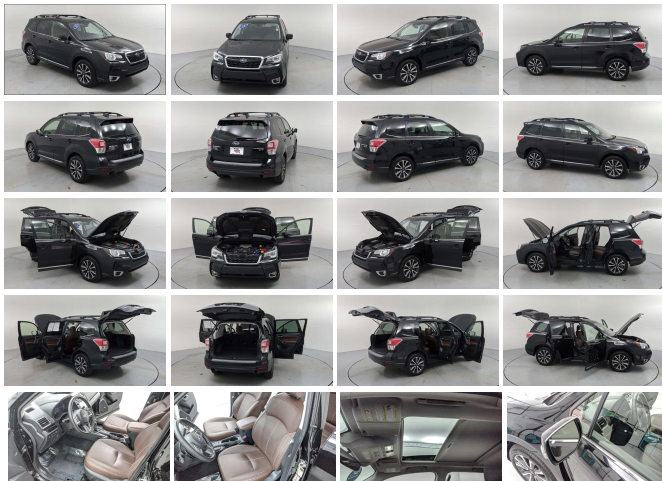

# 2018 Subaru Forester Touring

View this car on our website at [charlestonautosales.com/7167229/ebrochure](http://charlestonautosales.com/7167229/ebrochure)

Lowest **\$22,997**

PRICE DROP FROM \$24,916, EPA 27 MPG Hwy/23 MPG City! Excellent Condition, Crews Forever. Heated Leather Seats, Navigation, Moonroof, Back-Up Camera, Power Liftgate, Panoramic Roof, Aluminum Wheels, Turbo Charged, POPULAR PACKAGE #3B KEY FEATURES INCLUDE Leather Seats, Navigation, Sunroof, Panoramic Roof, All Wheel Drive, Power Liftgate, Heated Driver Seat, Back-Up Camera, Turbocharged, Premium Sound System, Satellite Radio, iPod/MP3 Input, Onboard Communications System, Aluminum Wheels, Keyless Start. Rear Spoiler, MP3 Player, Remote Trunk Release, Privacy Glass, Keyless Entry. OPTION PACKAGES POPULAR PACKAGE #3B Auto-Dimming Mirror w/Compass HomeLink, Map Dome Light LED Upgrade, Auto-Dimming Exterior Mirror w/Approach Light, Blind Spot Detection, Rear Bumper Cover. Subaru Touring with Crystal Black Silica exterior and Saddle Brown interior features a 4 Cylinder Engine with 250 HP at 5600 RPM\*. Non-Smoker vehicle, COMES WITH OUR CREWS FOREVER PROTECTION PLAN, CLEAN CARFAX AND ONE OWNER TRADE-IN EXCELLENT VALUE Was \$24,916. SHOP WITH CONFIDENCE Passed our 152-point inspection for safety and reliability. Powertrain Lifetime Limited Warranty. Clean title and includes a free CARFAX Vehicle History Report. WHO WE ARE You've got a friend in the car business. Pricing analysis performed on 1/26/2023. Horsepower calculations based on trim engine configuration. Fuel economy calculations based on original manufacturer data for trim engine configuration. Please confirm the accuracy of the included equipment by calling us prior to purchase.