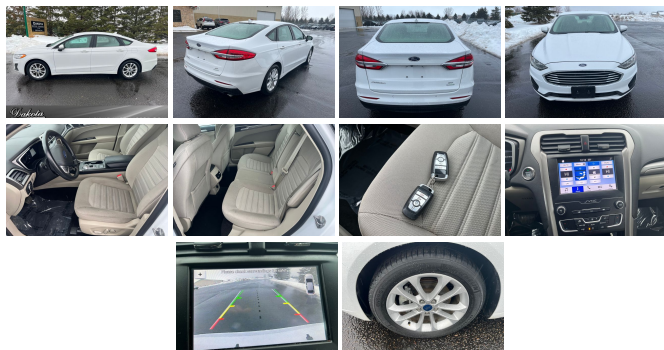

## 2019 Ford Fusion SE

View this car on our website at [dakotamotor.com/7166757/ebrochure](http://dakotamotor.com/7166757/ebrochure)

Our Price **\$18,995**

### Specifications:

<b>Year:</b>	2019
<b>VIN:</b>	3FA6P0HD0KR255379
<b>Make:</b>	Ford
<b>Model/Trim:</b>	Fusion SE
<b>Condition:</b>	Pre-Owned
<b>Body:</b>	Sedan
<b>Exterior:</b>	White
<b>Engine:</b>	ENGINE: 1.5L ECOBOOST
<b>Interior:</b>	Tan Cloth
<b>Mileage:</b>	35,200
<b>Drivetrain:</b>	Front Wheel Drive
<b>Economy:</b>	City 23 / Highway 34

LOW MILES!! LOW PRICE!!CALL 651-460-6655

Check out our full line of inventory at [DAKOTAMOTOR.COM](http://DAKOTAMOTOR.COM)

Call us anytime and ask for Bart or David and we will be happy to assist you. For your convenience please call before you come to be certain of availability. Full financing available. All of our vehicles have been checked by our in house service department. All of our vehicles are clean title and have actual miles. Enjoy our low overhead low price philosophy. We buy in bulk and sell at wholesale cost to save you the new car store markup!! 30years in wholesaling makes us retailing's smartest choice for a price savvy saver.