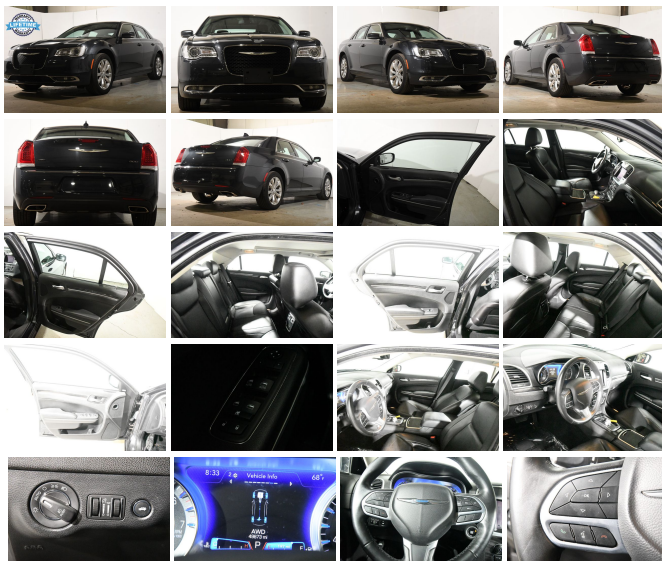

2019 Chrysler 300 Touring L

Sound Auto Wholesalers - - View this car on our website at soundautowholesalers.com/7166575/ebrochure