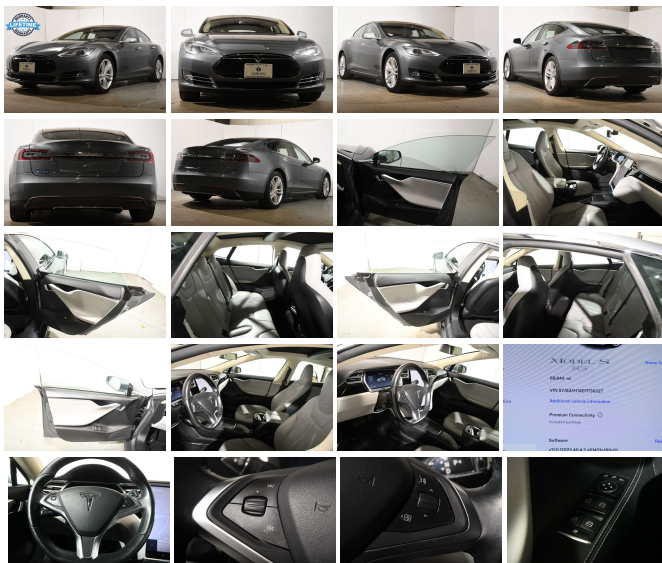

2014 Tesla Model S 85 kWh Battery

Sound Auto Wholesalers - - View this car on our website at soundautowholesalers.com/7166574/ebrochure