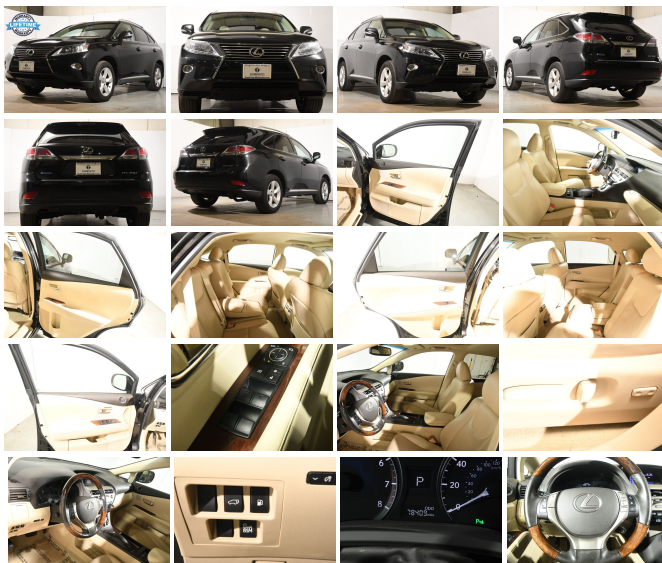

2013 Lexus RX 350

Sound Auto Wholesalers - - View this car on our website at soundautowholesalers.com/7166561/ebrochure