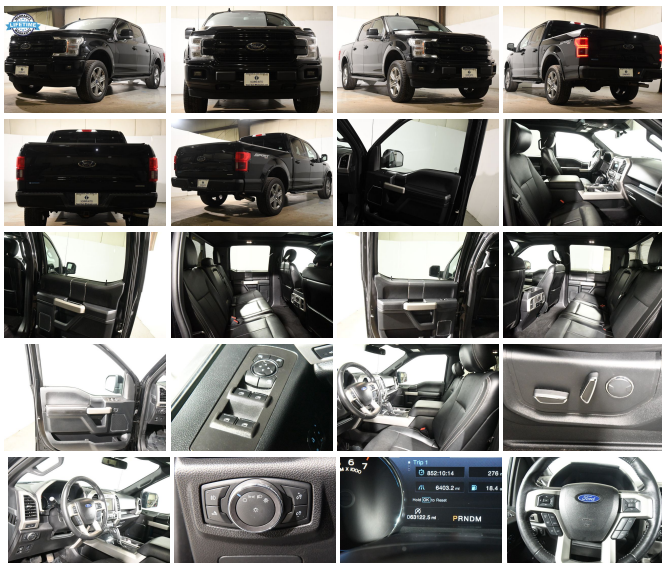

2018 Ford F-150 LARIAT

Sound Auto Wholesalers - - View this car on our website at soundautowholesalers.com/7166559/ebrochure