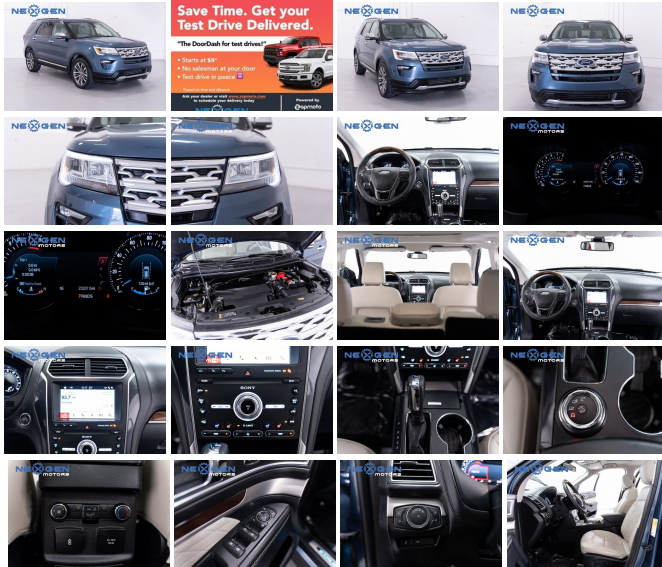

Year: 2019
VIN: 1FM5K8HT1KGA37268
Make: Ford
Stock: A37268
Model/Trim: Explorer Platinum
Condition: Pre-Owned
Body: SUV
Exterior: Blue
Engine: ENGINE: 3.5L V6 ECOBOOST
Interior: Medium Soft Ceramic Leather
Mileage: 23,353
Drivetrain: 4 Wheel Drive
Economy: City 16 / Highway 22

2019 Ford Explorer Platinum branded title
 - 4WD

- NEWER TIRES
- LEATHER INTERIOR
- HEATED AND COOLED SEATS
- REMOTE ENGINE START
- NAVIGATION
- POWER SEATS
- MASSAGING DRIVER AND POWER SEATS
- DRIVER ASSIST PACKAGE
- SAVE THOUSANDS WITH NEXGEN MOTORS!