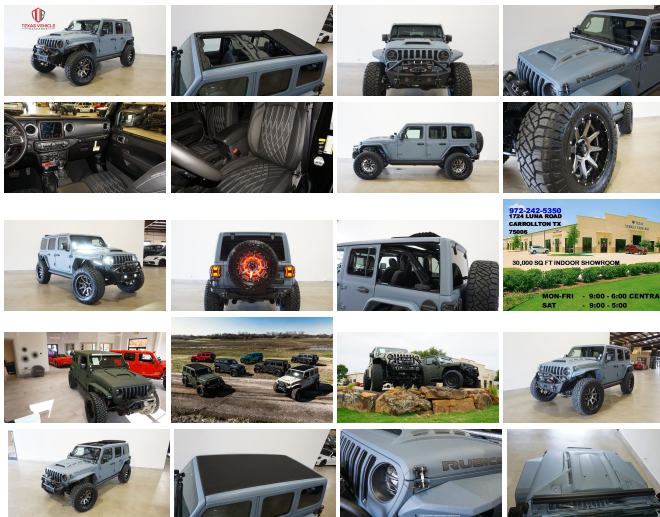

2023 Jeep Wrangler Unlimited Rubicon 4X4 SKY TOP,DUPONT KEVLAR,LIFT,LED'S

View this car on our website at tveauto.com/7166457/ebrochure

Our Price **\$99,900**

Specifications:

Year:	2023
VIN:	1C4HJXFG2PW506188
Make:	Jeep
Stock:	506188
Model/Trim:	Wrangler Unlimited Rubicon 4X4 SKY TOP,DUPONT KEVLAR,LIFT,LED'S
Condition:	Pre-Owned
Body:	SUV
Exterior:	Blue
Engine:	ENGINE: 3.6L V6 24V VVT ETORQUE UPG I
Interior:	Black Leather
Transmission:	TRANSMISSION: 8-SPEED AUTOMATIC (850RE)
Mileage:	61
Drivetrain:	4 Wheel Drive
Economy:	City 17 / Highway 23

NATION WIDE FINANCING

SUBMIT CREDIT APP [WWW.TVEAUTO.COM](https://www.tveauto.com)

OR CALL 972-242-5350

"WINTER BLUE EDITION"

CUSTOM BUILT **KEVLAR** 2023 JEEP
WRANGLER JL UNLIMITED RUBICON 4X4
WITH 25R PACKAGE