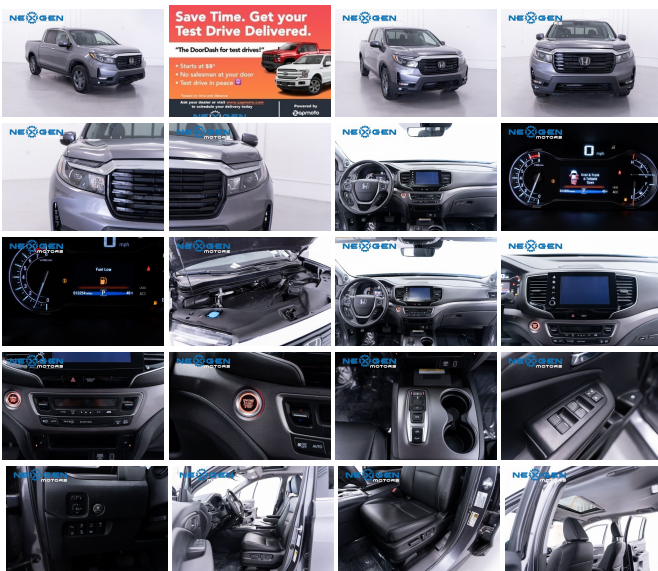

## Specifications:

<b>Year:</b>	2021
<b>VIN:</b>	5FPYK3F75MB008211
<b>Make:</b>	Honda
<b>Stock:</b>	008211
<b>Model/Trim:</b>	Ridgeline RTL-E
<b>Condition:</b>	Pre-Owned
<b>Body:</b>	Pickup Truck
<b>Exterior:</b>	Radiant Red Metallic II
<b>Engine:</b>	Engine: 3.5L 24V SOHC i-VTEC V6 -inc: direct fuel injection, Eco Assist system, Variable Cylinder Management (VCM) and remote engine start
<b>Interior:</b>	Black Leather
<b>Mileage:</b>	11,965
<b>Drivetrain:</b>	All Wheel Drive
<b>Economy:</b>	City 18 / Highway 24

2021 Honda Ridgeline RTL-E branded title

- AWD
- NEWER TIRES
- REMOTE ENGINE START
- APPLE CARPLAY / ANDROID AUTO
- POWER SEATS
- HEATED SEATS
- SUNROOF
- SAVE THOUSANDS WITH NEXGEN MOTORS!

- CALL 801-874-3747 TO TEST DRIVE TODAY!!

## Mechanical

- Engine: 3.5L 24V SOHC i-VTEC V6 -inc: direct fuel injection, Eco Assist system, Variable Cylinder Management (VCM) and remote engine start
- Transmission: 9-Speed Automatic -inc: Shift-By-Wire (SBW) and paddle shifters
- 4.33 Axle Ratio- GVWR: 6,019 lbs- Engine Auto Stop-Start Feature
- Transmission w/HD Oil Cooler- Automatic Full-Time All-Wheel
- Battery w/Run Down Protection
- Class III Towing Equipment -inc: Hitch and Trailer Sway Control - Trailer Wiring Harness
- 1509# Maximum Payload- Gas-Pressurized Shock Absorbers
- Front And Rear Anti-Roll Bars- Electric Power-Assist Speed-Sensing Steering
- 19.5 Gal. Fuel Tank- Quasi-Dual Stainless Steel Exhaust w/Chrome Tailpipe Finisher
- Permanent Locking Hubs- Strut Front Suspension w/Coil Springs
- Multi-Link Rear Suspension w/Coil Springs
- 4-Wheel Disc Brakes w/4-Wheel ABS, Front Vented Discs, Brake Assist and Hill Hold Control
- Brake Actuated Limited Slip Differential