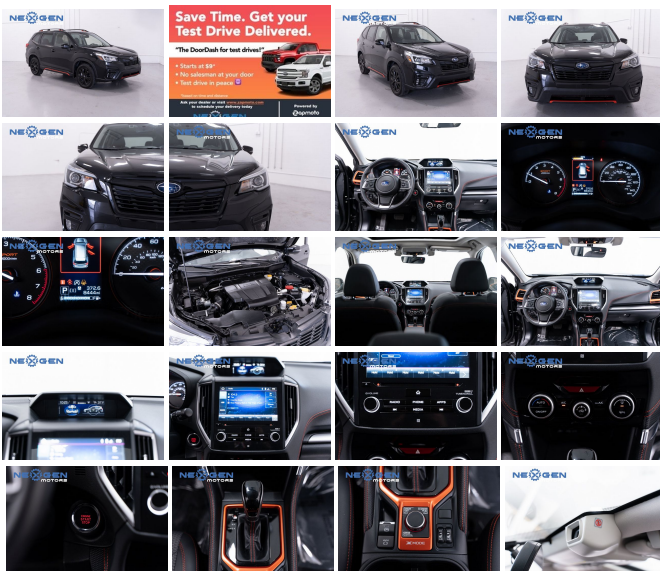

2021 Subaru Forester Sport

View this car on our website at nexgenmotorsutah.com/7166359/ebrochure

Our Price **\$24,500**

Specifications:

Year:	2021
VIN:	JF2SKARC2MH572556
Make:	Subaru
Stock:	572556
Model/Trim:	Forester Sport
Condition:	Pre-Owned
Body:	SUV
Exterior:	Crystal Black Silica
Engine:	Engine: 2.5L 4 Cyl DOHC 16V w/VVT -inc: Dual Active Valve Control System (DAVCS) variable valve timing
Interior:	Gray Cloth
Mileage:	8,593
Drivetrain:	All Wheel Drive
Economy:	City 26 / Highway 33

- 2021 Subaru Forester Sport branded title
- AWD
- NEW TIRES
- APPLE CARPLAY / ANDROID AUTO
- HEATED SEATS
- EYESIGHT
- POWER SEATS
- SUNROOF
- BUCKET SEATS
- POWER LIFT GATE
- HARMON KARDON STEREO
- SAVE THOUSANDS WITH NEXGEN MOTORS!