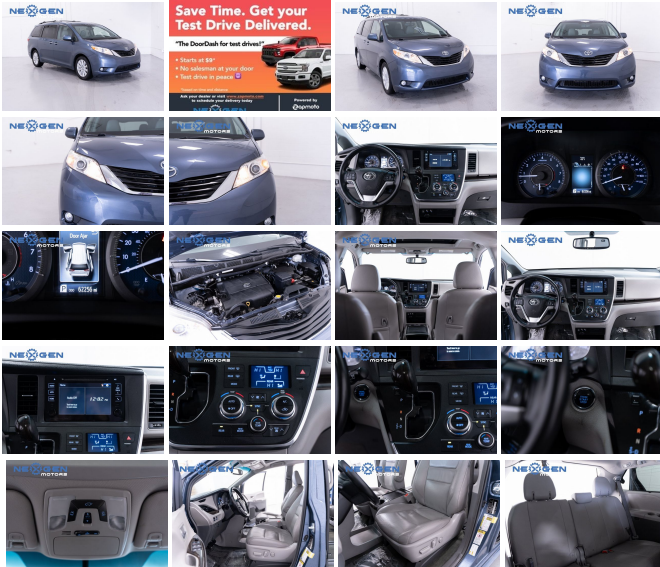

nexgenmotorsutah.com
801-874-3747
986 N State St.
Orem, UT 84057

Nexgen Motors

2016 Toyota Sienna XLE

View this car on our website at nexgenmotorsutah.com/7166357/ebrochure

Our Price **\$19,500**

Specifications:

Year: 2016
VIN: 5TDDK3DC9GS139908
Make: Toyota
Stock: 139908
Model/Trim: Sienna XLE
Condition: Pre-Owned
Body: Minivan/Van
Exterior: Sky Blue Pearl
Engine: Engine: 3.5L DOHC V6 SMPI
Interior: Ash Leather
Mileage: 62,347
Drivetrain: All Wheel Drive
Economy: City 16 / Highway 23

2016 Toyota Sienna XLE branded title
 - AWD
 - POWER SLIDING DOORS
 - LEATHER INTERIOR
 - SUNROOF
 - BACKUP CAMERA
 - POWER SEATS
 - BLINDSPOT MONITOR
 - SAVE THOUSANDS WITH NEXGEN MOTORS!
 - CALL 801-874-3747 TO TEST DRIVE TODAY!!