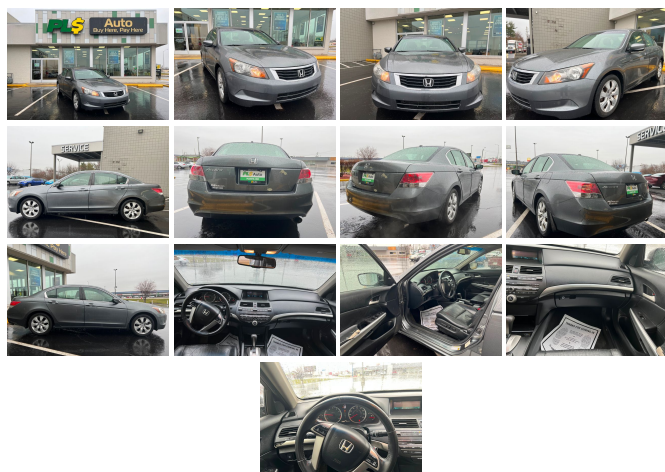

2008 Honda Accord EX-L

View this car on our website at plsautoindy.com/7166347/ebrochure

Specifications:

Year:	2008
VIN:	JHMCP26818C019635
Make:	Honda
Stock:	4421P
Model/Trim:	Accord EX-L
Condition:	Pre-Owned
Body:	Sedan
Exterior:	GRAY
Engine:	2.4L DOHC MPFI 16-valve i-VTEC I4 engine
Interior:	Leather
Mileage:	170,570
Drivetrain:	Front Wheel Drive
Economy:	City 21 / Highway 31

Exterior

- P225/50VR17 all-season tires- 17" x 7.5" alloy wheels- Compact spare tire
- 1-touch pwr moonroof w/tilt, manual sunshade- Body-colored impact absorbing bumpers

- Multi-reflector halogen headlamps w/auto-on/off- Daytime running lamps
- Body-colored heated pwr mirrors- Chrome window trim
- Variable intermittent windshield wipers- Body-colored door handles