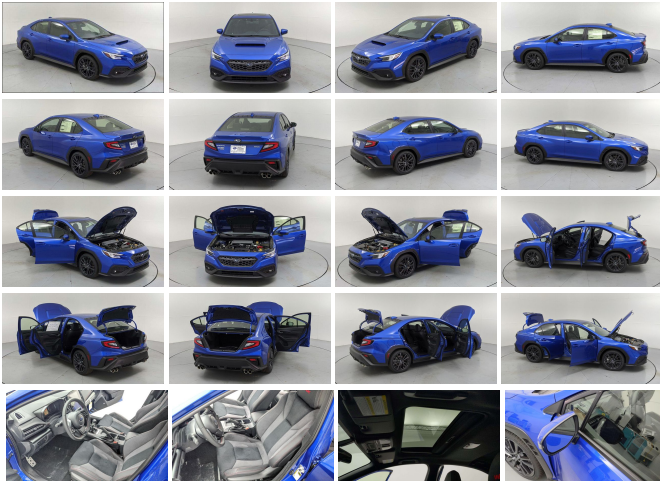

2022 Subaru WRX Limited

View this car on our website at charlestonautosales.com/7166345/ebrochure

Lowest **\$38,141**

Specifications:

Year:	2022
VIN:	JF1VBAL60N9030985
Make:	Subaru
Stock:	SN030985
Model/Trim:	WRX Limited
Condition:	New
Body:	Sedan
Exterior:	WR Blue Pearl
Engine:	Engine: 2.4L DOHC Intercooled Turbocharged -inc: Dual Active Valve Control System (DAVCS), variable valve timing and Electronic Throttle Control (ETC)
Interior:	Black
Mileage:	0
Drivetrain:	All Wheel Drive
Economy:	City 19 / Highway 26

Vehicle History Report : as Of 04/20/2024

CARFAX

Snapshot

2022 SUBARU WRX LIMITED

Accident reported: minor damage

MINOR MODERATE SEVERE

2 Service history records

CARFAX 1-Owner vehicle

Exterior

- Front Fog Lamps- Wheels: 18" x 8.5" Dark Gray Finish Alum Alloy -inc: Dark gray
- Tires: 245/40R18 97Y Summer Performance- Tire Mobility Kit Clearcoat Paint
- Express Open/Close Sliding And Tilting Glass 1st Row Sunroof w/Sunshade
- Body-Colored Front Bumper w/Black Rub Strip/Fascia Accent
- Body-Colored Rear Bumper w/Black Rub Strip/Fascia Accent
- Black Bodyside Insert, Rocker Panel Extensions and Black Wheel Well Trim
- Black Side Windows Trim and Black Front Windshield Trim - Body-Colored Door Handles
- Body-Colored Power Heated Side Mirrors w/Manual Folding and Turn Signal Indicator
- Fixed Rear Window w/Defroster- Light Tinted Glass
- Variable Intermittent Wipers w/Heated Wiper Park- Galvanized Steel/Aluminum Panels
- Black Grille- Lip Spoiler- Trunk Rear Cargo Access- Perimeter/Approach Lights
- LED Brakelights- Headlights-Automatic Highbeams
- Auto On/Off Projector Beam Led Low/High Beam Daytime Running Auto-Leveling Directionally Adaptive Auto High-Beam Headlamps