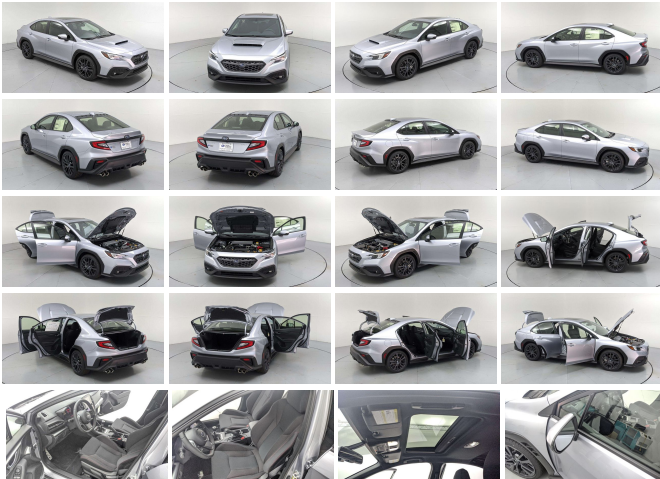

2022 Subaru WRX Premium

View this car on our website at charlestonautosales.com/7166344/ebrochure

Lowest **\$35,309**

Specifications:

Year:	2022
VIN:	JF1VBAF68N9028994
Make:	Subaru
Stock:	SN028994
Model/Trim:	WRX Premium
Condition:	New
Body:	Sedan
Exterior:	ICE Silver Metallic
Engine:	Engine: 2.4L DOHC Intercooled Turbocharged -inc: Dual Active Valve Control System (DAVCS), variable valve timing and Electronic Throttle Control (ETC)
Interior:	Black Cloth
Mileage:	0
Drivetrain:	All Wheel Drive
Economy:	City 19 / Highway 26

Heated Seats, Apple CarPlay, Dual Zone A/C, Keyless Start, iPod/MP3 Input, Satellite Radio, Back-Up Camera, All Wheel Drive, Turbo Charged Engine, Aluminum Wheels, Onboard Communications System. Premium trim. KEY FEATURES INCLUDE All Wheel Drive, Heated Driver Seat, Back-Up Camera, Turbocharged, Satellite Radio, iPod/MP3 Input, Onboard Communications System, Aluminum Wheels, Keyless Start, Dual Zone A/C, Apple CarPlay, Smart Device Integration, Heated Seats Rear Spoiler, MP3 Player, Remote Trunk Release, Keyless Entry, Child Safety Locks. MORE ABOUT US You've got a friend in the car business. Please confirm the accuracy of the included equipment by calling us prior to purchase.