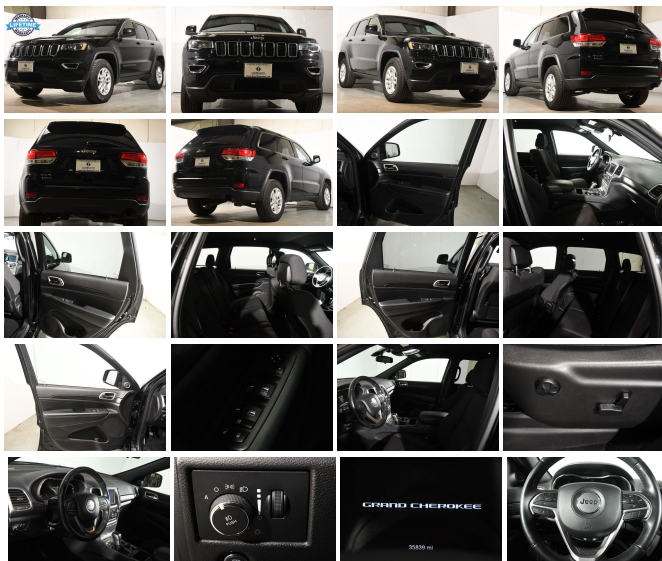

2020 Jeep Grand Cherokee Laredo E
Sound Auto Wholesalers - - View this car on our website at soundautowholesalers.com/7166295/ebrochure