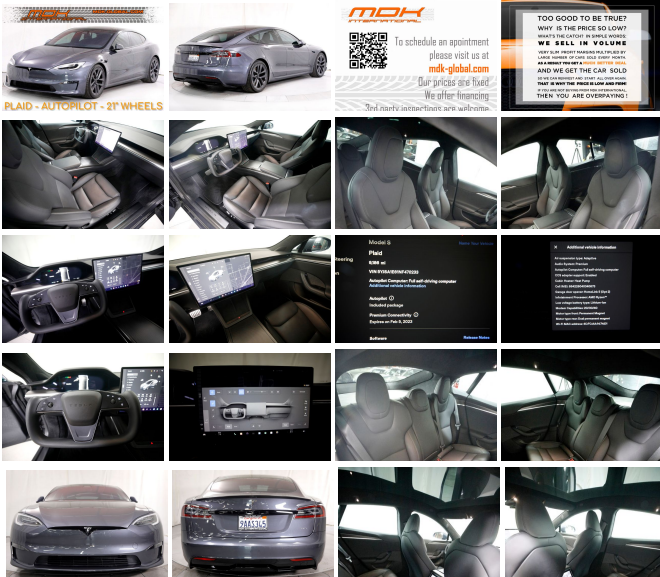

2022 Tesla Model S Plaid

View this car on our website at mdk-global.com/7166202/ebrochure

PLAID - AUTOPILOT - 21" WHEELS

Our Price **\$102,990**

Specifications:

Year: 2022
VIN: 5YJSA1E61NF470233
Make: Tesla
Model/Trim: Model S Plaid
Condition: Pre-Owned
Body: Sedan
Exterior: Midnight Silver Metallic
Interior: Black Leather
Mileage: 9,186
Drivetrain: All Wheel Drive

* If you are looking at this ad I am sure you already know what kind of animal this car is....

- * 21" wheels
- * Enhanced Autopilot w/ full self-driving computer
- * Heated / cooled seats
- * 4 zone climate control
- * Carbon fiber trim
- * Panoramic sunroof
- * Clean title
- * Carfax certified