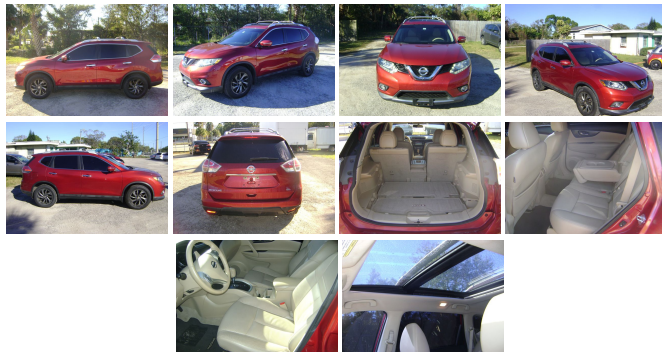

2015 Nissan Rogue SL

View this car on our website at jandjautosales.net/7166037/ebrochure

Our Price **\$14,997**

Specifications:

Year:	2015
VIN:	5N1AT2MT0FC799390
Make:	Nissan
Model/Trim:	Rogue SL
Condition:	Pre-Owned
Body:	SUV
Exterior:	-
Engine:	Engine: 2.5L DOHC 16-Valve I4 -inc: ECO mode
Interior:	- Leather
Mileage:	77,128
Drivetrain:	Front Wheel Drive
Economy:	City 26 / Highway 33

J and J Auto Sales offers only the very best used cars, trucks, and SUVs in the Ft Pierce area. Give us a call at 772-595-1997, email jandjautosales@aol.com, or stop by and visit us at 6145 S US 1, Ft Pierce FL 34982.

Exterior

- Body-Colored Power Heated Side Mirrors w/Manual Folding and Turn Signal Indicator
- Power Liftgate Rear Cargo Access
- Tailgate/Rear Door Lock Included w/Power Door Locks
- Auto On/Off Aero-Composite Halogen Daytime Running Headlamps w/Delay-Off
- Black Bodyside Cladding and Black Wheel Well Trim- Black Grille w/Chrome Surround
- Body-Colored Front Bumper
- Body-Colored Rear Bumper w/Black Rub Strip/Fascia Accent- Chrome Door Handles
- Chrome Side Windows Trim- Clearcoat Paint
- Compact Spare Tire Mounted Inside Under Cargo- Deep Tinted Glass
- Fixed Rear Window w/Fixed Interval Wiper, Heated Wiper Park and Defroster
- Front Fog Lamps- Fully Galvanized Steel Panels- Lip Spoiler- Roof Rack Rails Only
- Steel Spare Wheel- Tires: P225/60R18 AS- Variable Intermittent Wipers
- Wheels: 18" Alloy