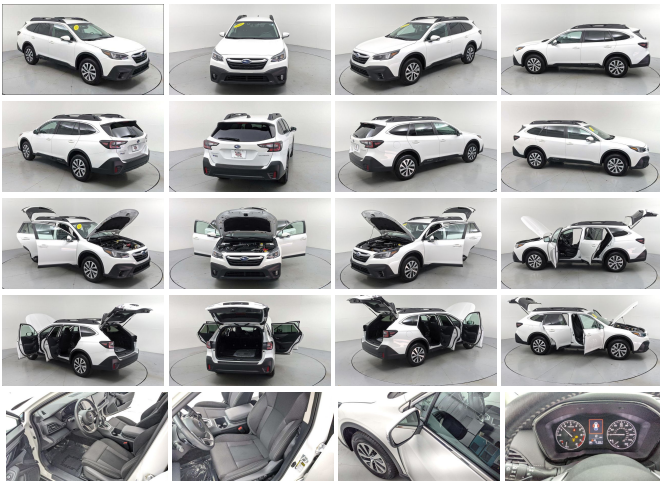

2022 Subaru Outback Premium

View this car on our website at charlestonautosales.com/7165900/ebrochure

Lowest **\$31,916**

Specifications:

Year:	2022
VIN:	4S4BTACC2N3155128
Make:	Subaru
Stock:	S1348
Model/Trim:	Outback Premium
Condition:	Pre-Owned
Body:	SUV
Exterior:	Crystal White Pearl
Engine:	Engine: 2.5L DOHC 16 Valve 4-Cylinder - inc: Dual Active Valve Control System (DAVCS) Variable Valve Timing and Electronic Throttle Control (ETC)
Interior:	Slate Black Cloth
Mileage:	11,399
Economy:	City 26 / Highway 33