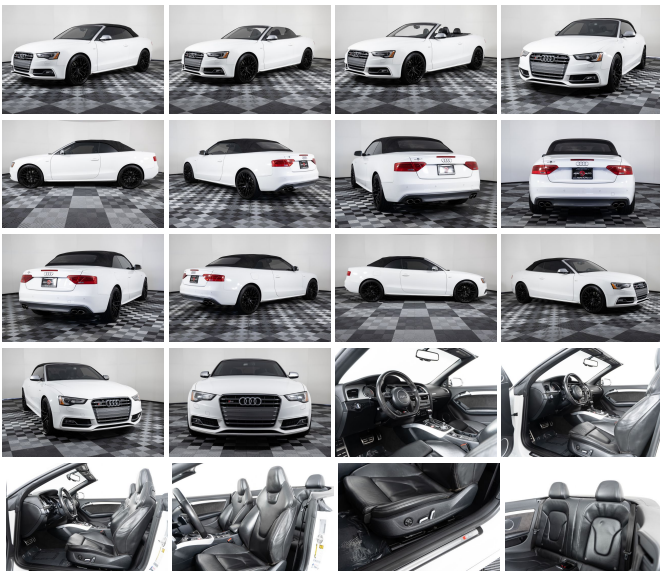

# 2017 Audi S5 Cabriolet Quattro Cabriolet 7A

View this car on our website at [asayauto.com/7165842/ebrochure](http://asayauto.com/7165842/ebrochure)

Our Price **\$33,995**

\*\* CLEAN TITLE \* CARFAX REPORTING 2 PREVIOUS OWNERS \* AWD \* LEATHER SEATS \* HEATED SEATS \* LOW MILEAGE\*\* \*\*We will price match any equally equipped vehicle within 300 miles of our dealership\*\* \*\*Credit Union and bank financing available\*\* \*\* We take trades and can arrange buyer financing \*\* \* Call or text us 24 hours at 385-323-8407 with any questions!

## Exterior

- Wheels: 8.5J x 18" 5-Parallel-Spoke S-Design - Tires: P245/40R18 Summer Performance
- Aluminum Wheels w/Silver Accents- Steel Spare Wheel
- Compact Spare Tire Mounted Inside Under Cargo- Clearcoat Paint
- Body-Colored Front Bumper w/Metal-Look Bumper Insert
- Body-Colored Rear Bumper w/Metal-Look Bumper Insert- Rocker Panel Extensions
- Aluminum Side Windows Trim and Aluminum Front Windshield Trim
- Body-Colored Door Handles
- Metal-Look Power Heated Auto Dimming Side Mirrors w/Manual Folding and Turn Signal Indicator
- Fixed Rear Window w/Defroster- Light Tinted Glass
- Speed Sensitive Rain Detecting Variable Intermittent Wipers
- Galvanized Steel/Aluminum Panels
- Power Convertible Top w/Lining, Glass Rear Window, Automatic Roll-Over Protection and Manual Wind Blocker
- Chrome Grille- Front License Plate Bracket- Trunk Rear Cargo Access
- Programmable Projector Beam High Intensity Low/High Beam Daytime Running Auto-Leveling Headlamps w/Washer and Delay-Off
- Front And Rear Fog Lamps- Perimeter/Approach Lights- LED Brakelights