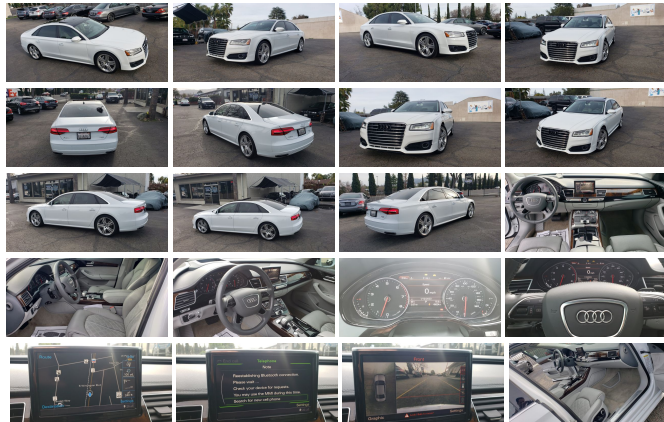

2016 Audi A8 L 4.0T Sport

Prestige Sales Department 408-379-2277

View this car on our website at prestigepre-owned.com/7165823/ebrochure

Our Price **\$33,899**

Specifications:

Year:	2016
VIN:	WAU43AFD9GN011940
Make:	Audi
Stock:	A3246
Model/Trim:	A8 L 4.0T Sport
Condition:	Pre-Owned
Body:	Sedan
Exterior:	Ibis White
Engine:	Engine: 4.0 TFSI 8 Cylinder 450 HP -inc: direct-injection
Interior:	Velvet Beige Leather
Mileage:	49,589
Drivetrain:	All Wheel Drive
Economy:	City 18 / Highway 29

BLOW OUT SALE!!

2016 AUDI A8 L QUATTRO-ALL WHEEL DRIVE-4.0T TWIN TURBO V8-(**VERY VERY LOW 49K MILES**) 2-OWNER CARFAX REPORT-NO ISSUES--DRIVES LIKE A DREAM-CALIFORNIA CAR WITH CLEAN TITLE AND BILL OF HEALTH-GIVE US A TRY BEFORE YOU BUY!!

LANE DEPARTURE

VERY ATTRACTIVE (**IBIS WHITE EXTERIOR**)-ON (**GREY
STITCHED LEATHER INTERIOR**)-SMOG-SAFETY INSPECTION IS
COMPLETED-READY FOR DELIVERY--IT DRIVES GREAT-NO
ISSUES WHATSOEVER-NOT TO BE MISSED WITH THOSE SUPER
LOW MILES-TRULY AWESOME CAR! ABSOLUTELY *PRISTINE
CONDITION* ALL WAY AROUND.