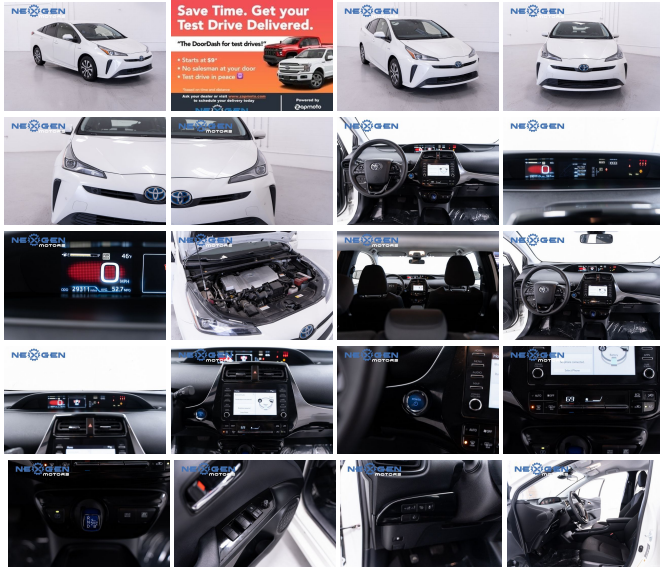

| | |
|--------------------|---|
| Year: | 2020 |
| VIN: | JTDKARFU6L3114687 |
| Make: | Toyota |
| Stock: | 114687 |
| Model/Trim: | Prius LE |
| Condition: | Pre-Owned |
| Body: | Sedan |
| Exterior: | Supersonic Red |
| Engine: | Engine: 1.8L 4-Cylinder DOHC 16V VVT-i -inc: aluminum block and head |
| Interior: | Black Cloth |
| Mileage: | 29,271 |
| Drivetrain: | Front Wheel Drive |
| Economy: | City 54 / Highway 50 |

- 2020 Toyota Prius L branded title
- NEWER TIRES
- BLUETOOTH
- NAVIGATION
- KEYLESS ENTRY
- BACKUP CAMERA
- SAVE THOUSANDS WITH NEXGEN MOTORS!
- CALL 801-874-3747 TO TEST DRIVE TODAY!!

** Too busy? We use a third party service called Zapmoto (think DoorDash but for test drives) to bring the car to you. Starts at \$9 for time and distance (refunded if purchase is made). Call us to arrange your test drive!