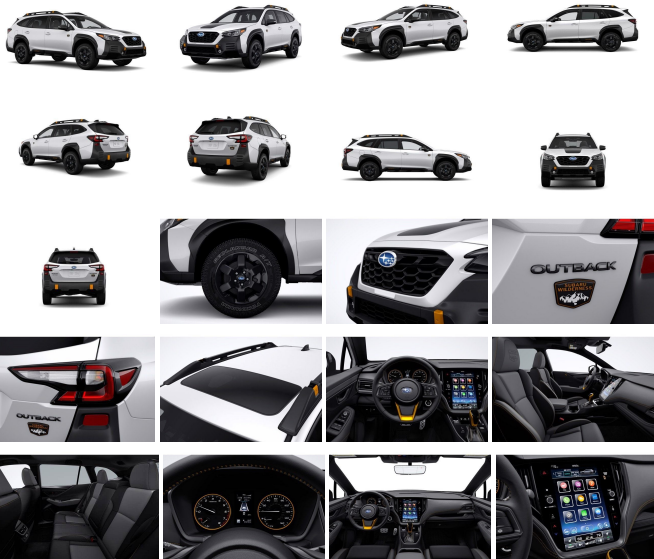

## Specifications:

<b>Year:</b>	2023
<b>VIN:</b>	4S4BTGUDXP3170716
<b>Make:</b>	Subaru
<b>Stock:</b>	170716
<b>Model/Trim:</b>	Outback Wilderness
<b>Condition:</b>	New
<b>Body:</b>	SUV
<b>Exterior:</b>	Crystal White Pearl
<b>Engine:</b>	Engine: 2.4L DOHC 16 Valve 4-Cyl Intercooled Turbo -inc: Horizontally opposed, Dual Active Valve Control System (DAVCS) Variable Valve Timing, auto start-stop and Electronic Throttle Control (ETC)
<b>Interior:</b>	Gray
<b>Mileage:</b>	0
<b>Drivetrain:</b>	All Wheel Drive
<b>Economy:</b>	City 21 / Highway 26

This Subaru won't be on the lot long! It comes equipped with all the standard amenities for your driving enjoyment. Turbocharger technology provides forced air induction, enhancing performance while preserving fuel economy. Top features include power front seats, a tachometer, rear wipers, and the power moon roof opens up the cabin to the natural environment. Our team is professional, and we offer a no-pressure environment. They'll work with you to find the right vehicle at a price you can afford. Call now to schedule a test drive.