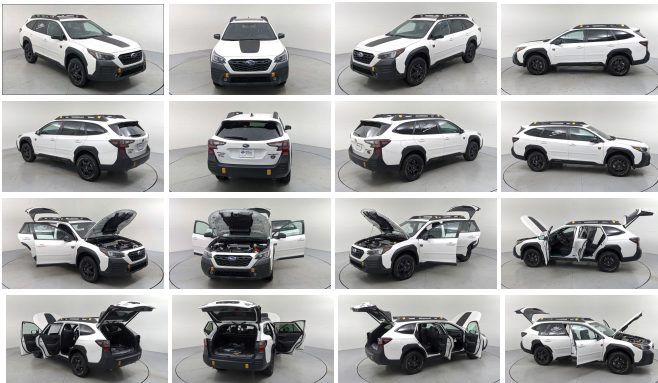

## Specifications:

<b>Year:</b>	2023
<b>VIN:</b>	4S4BTGUDXP3170716
<b>Make:</b>	Subaru
<b>Stock:</b>	SP170716
<b>Model/Trim:</b>	Outback Wilderness
<b>Condition:</b>	New
<b>Body:</b>	SUV
<b>Exterior:</b>	Crystal White Pearl
<b>Engine:</b>	Engine: 2.4L DOHC 16 Valve 4-Cyl Intercooled Turbo -inc: Horizontally opposed, Dual Active Valve Control System (DAVCS) Variable Valve Timing, auto start-stop and Electronic Throttle Control (ETC)
<b>Interior:</b>	Gray
<b>Mileage:</b>	0
<b>Drivetrain:</b>	All Wheel Drive
<b>Economy:</b>	City 21 / Highway 26

Heated Seats, Remote Engine Start, Onboard Communications System, iPod/MP3 Input, Back-Up Camera, Heated Rear Seat, Power Liftgate, All Wheel Drive, Turbo Charged Engine, Aluminum Wheels. Wilderness trim. EPA 26 MPG Hwy/21 MPG City! KEY FEATURES INCLUDE All Wheel Drive, Power Liftgate, Heated Driver Seat, Heated Rear Seat, Back-Up Camera, Turbocharged, Satellite Radio, iPod/MP3 Input, Onboard Communications System, Aluminum Wheels, Remote Engine Start, Dual Zone A/C, Blind Spot Monitor, Hands-Free Liftgate, Smart Device Integration Rear Spoiler, MP3 Player, Privacy Glass, Remote Trunk Release, Keyless Entry. WHY BUY FROM US You've got a friend in the car business. Fuel economy calculations based on original manufacturer data for trim engine configuration. Please confirm the accuracy of the included equipment by calling us prior to purchase.