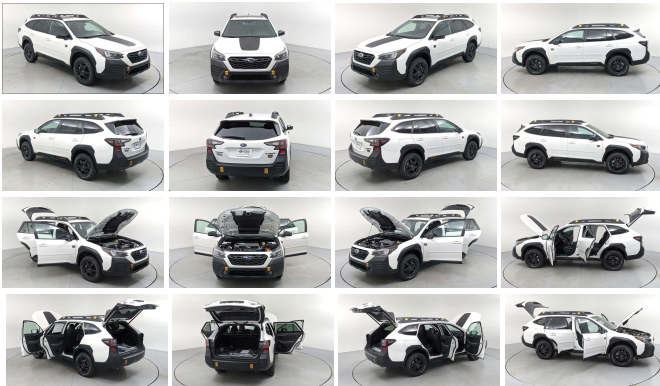

2023 Subaru Outback Wilderness

View this car on our website at charlestonautosales.com/7165508/ebrochure

Lowest **\$41,859**

Specifications:

Year:	2023
VIN:	4S4BTGUD8P3171704
Make:	Subaru
Stock:	SP171704
Model/Trim:	Outback Wilderness
Condition:	New
Body:	SUV
Exterior:	Crystal White Pearl
Engine:	Engine: 2.4L DOHC 16 Valve 4-Cyl Intercooled Turbo -inc: Horizontally opposed, Dual Active Valve Control System (DAVCS) Variable Valve Timing, auto start-stop and Electronic Throttle Control (ETC)
Interior:	Gray
Mileage:	0
Drivetrain:	All Wheel Drive
Economy:	City 21 / Highway 26

Heated Seats, Remote Engine Start, Onboard Communications System, iPod/MP3 Input, Back-Up Camera, Heated Rear Seat, Power Liftgate, All Wheel Drive, Turbo Charged Engine, Aluminum Wheels. Wilderness trim. EPA 26 MPG Hwy/21 MPG City! KEY FEATURES INCLUDE All Wheel Drive, Power Liftgate, Heated Driver Seat, Heated Rear Seat, Back-Up Camera, Turbocharged, Satellite Radio, iPod/MP3 Input, Onboard Communications System, Aluminum Wheels, Remote Engine Start, Dual Zone A/C, Blind Spot Monitor, Hands-Free Liftgate, Smart Device Integration. Rear Spoiler, MP3 Player, Privacy Glass, Remote Trunk Release, Keyless Entry. VISIT US TODAY You've got a friend in the car business. Fuel economy calculations based on original manufacturer data for trim engine configuration. Please confirm the accuracy of the included equipment by calling us prior to purchase.