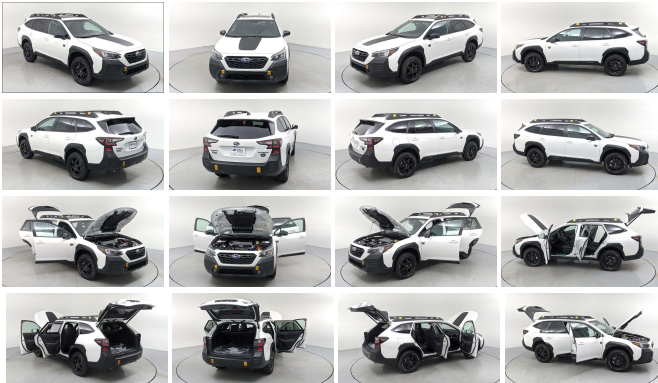

## Specifications:

<b>Year:</b>	2023
<b>VIN:</b>	4S4BTGUD7P3171239
<b>Make:</b>	Subaru
<b>Stock:</b>	SP171239
<b>Model/Trim:</b>	Outback Wilderness
<b>Condition:</b>	New
<b>Body:</b>	SUV
<b>Exterior:</b>	Crystal White Pearl
<b>Engine:</b>	Engine: 2.4L DOHC 16 Valve 4-Cyl Intercooled Turbo -inc: Horizontally opposed, Dual Active Valve Control System (DAVCS) Variable Valve Timing, auto start-stop and Electronic Throttle Control (ETC)
<b>Interior:</b>	Gray
<b>Mileage:</b>	0
<b>Drivetrain:</b>	All Wheel Drive
<b>Economy:</b>	City 21 / Highway 26

Heated Seats, Remote Engine Start, Onboard Communications System, iPod/MP3 Input, Back-Up Camera, Heated Rear Seat, Power Liftgate, All Wheel Drive, Turbo Charged Engine. Wilderness trim. FUEL EFFICIENT 26 MPG Hwy/21 MPG City! KEY FEATURES INCLUDE All Wheel Drive, Power Liftgate, Heated Driver Seat, Heated Rear Seat, Back-Up Camera, Turbocharged, Satellite Radio, iPod/MP3 Input, Onboard Communications System, Aluminum Wheels, Remote Engine Start, Dual Zone A/C, Blind Spot Monitor, Hands-Free Liftgate, Smart Device Integration. Rear Spoiler, MP3 Player, Privacy Glass, Remote Trunk Release, Keyless Entry. VISIT US TODAY You've got a friend in the car business. Fuel economy calculations based on original manufacturer data for trim engine configuration. Please confirm the accuracy of the included equipment by calling us prior to purchase.