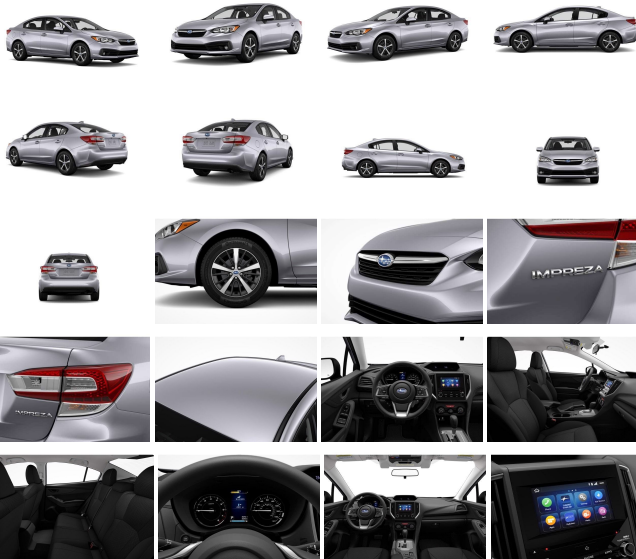

# 2023 Subaru Impreza Premium

View this car on our website at [charlestonautosales.com/7165503/ebrochure](https://charlestonautosales.com/7165503/ebrochure)

Lowest **\$25,167**

## Specifications:

<b>Year:</b>	2023
<b>VIN:</b>	4S3GKAV69P3603842
<b>Make:</b>	Subaru
<b>Stock:</b>	603842
<b>Model/Trim:</b>	Impreza Premium
<b>Condition:</b>	New
<b>Body:</b>	Sedan
<b>Exterior:</b>	ICE Silver Metallic
<b>Engine:</b>	Engine: 2.0L DOHC DAVCS VVT -inc: Electronic Throttle Control (ETC)
<b>Interior:</b>	Black Cloth
<b>Mileage:</b>	0
<b>Drivetrain:</b>	All Wheel Drive
<b>Economy:</b>	City 28 / Highway 36

Check out this 2023! Providing great efficiency and utility! Subaru paid particular attention to efficiency and practicality with the following features: telescoping steering wheel, power windows, and remote keyless entry. Under the hood you'll find a 4 cylinder engine with more than 150 horsepower, and for added security, dynamic Stability Control supplements the drivetrain. We know that you have high expectations, and we enjoy the challenge of meeting and exceeding them! Stop by our dealership or give us a call for more information.