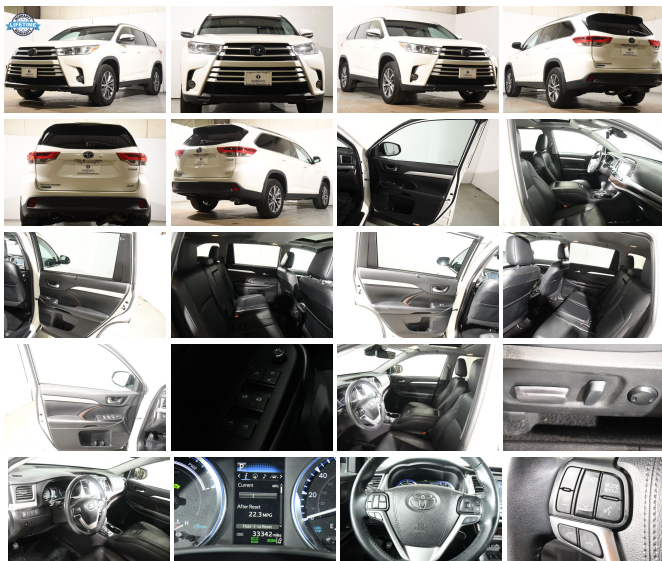

139 W Main St
Branford, CT 06405

2019 Toyota Highlander Hybrid XLE

Eric Zuwalick

View this car on our website at soundautowholesalers.com/7165500/ebrochure

No-Haggle Price **\$36,900**

Specifications:

- Year:** 2019
- VIN:** 5TDJGRFHXKS063415
- Make:** Toyota
- Stock:** 5207A
- Model/Trim:** Highlander Hybrid XLE
- Condition:** Pre-Owned
- Body:** SUV
- Exterior:** White
- Engine:** Engine: 3.5L DOHC 24V V6 w/VVT-iW & VVT-i -inc: aluminum block and heads
- Interior:** Black Leather
- Mileage:** 33,305
- Drivetrain:** All Wheel Drive
- Economy:** City 29 / Highway 27