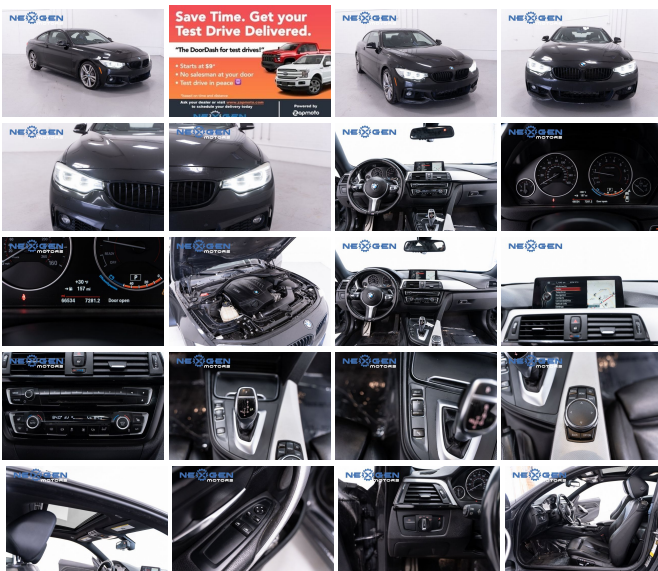

2016 BMW 435i 435i

View this car on our website at nexgenmotorsutah.com/7165177/ebrochure

Our Price **\$20,500**

Specifications:

Year:	2016
VIN:	WBA3R1C59GK529815
Make:	BMW
Stock:	529815
Model/Trim:	435i 435i
Condition:	Pre-Owned
Body:	Coupe
Exterior:	Black Sapphire Metallic
Engine:	Engine: 3.0L DOHC 24-Valve 6-Cylinder Turbocharged -inc: aluminum engine block, high precision direct injection, Valvetronic, Double-VANOS steplessly variable valve timing and electronic throttle control
Interior:	Black Leather
Mileage:	66,478
Drivetrain:	Rear Wheel Drive
Economy:	City 20 / Highway 30

- 2016 BMW 435i
- CLEAN TITLE
- NEW TIRES
- FRESH OIL CHANGE
- LEATHER INTERIOR
- SUNROOF
- POWER SEATS
- BLUETOOTH
- SAVE THOUSANDS WITH NEXGEN MOTORS!

- CALL 801-874-3747 TO TEST DRIVE TODAY!!

** Too busy? We use a third party service called Zapmoto (think DoorDash but for test drives) to bring the car to you. Starts at \$9 for time and distance (refunded if purchase is made). Call us to arrange your test drive!