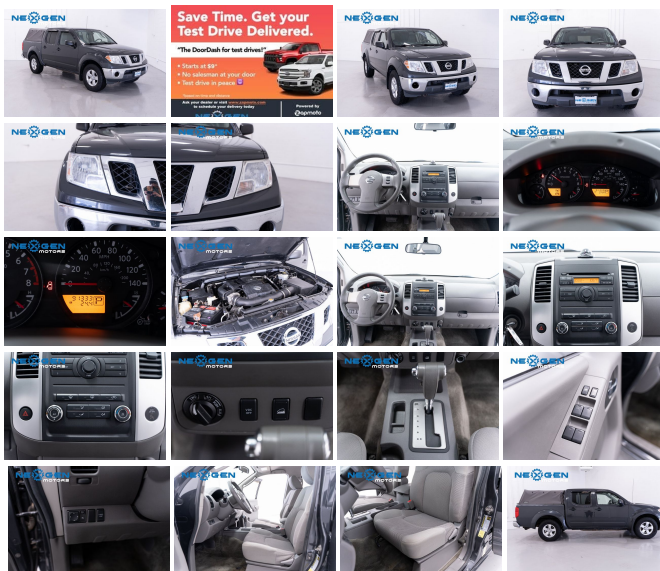

2010 Nissan Frontier SE

View this car on our website at nexgenmotorsutah.com/7165176/ebrochure

Our Price **\$16,000**

Specifications:

Year:	2010
VIN:	1N6AD0EV6AC446325
Make:	Nissan
Stock:	446325
Model/Trim:	Frontier SE
Condition:	Pre-Owned
Body:	Pickup Truck
Exterior:	Night Armor Pearl/Mica
Engine:	4.0L DOHC 24-valve V6 engine
Interior:	Steel Cloth
Mileage:	91,252
Drivetrain:	4 Wheel Drive
Economy:	City 14 / Highway 19

Installed Options

Interior

- Reclining front bucket seats w/adjustable active head restraints - Fold-flat passenger seat
- Rear bench seat- Unique cloth seating surfaces
- Rear under seat storage w/floor versatility
- Dual-level center console w/storage & armrest style lid- Tilt steering column
- Instrumentation -inc: tachometer, trip meter, coolant temp- Oil & volt gauges
- Reminders -inc: low fuel, fasten seat belts - Engine immobilizer system- Air conditioning
- Rear heater duct- Rear defroster- Dual glove box w/lower lockable glove box
- Cell phone storage- (2) auxiliary pwr outlets- (2) front/(2) rear cup holders
- (4) bottle holders- Front/rear door map pockets- Overhead sunglass holder
- Chrome inside door handles- Driver/front passenger assist grips
- Rear passenger assist grips- Coat hook- Dual sunvisors w/vanity mirrors- Dome light
- Front map lights- Driver seat back pocket- Front passenger side seat pocket

Mechanical

- 4.0L DOHC 24-valve V6 engine- Nissan engine cover
- 5-speed automatic transmission w/OD- 4-wheel drive
- Part-time transfer case w/rotary switch- Front tow hook- Front independent suspension
- Multi-leaf rear suspension- Pwr rack & pinion steering- Pwr 4-wheel vented disc brakes