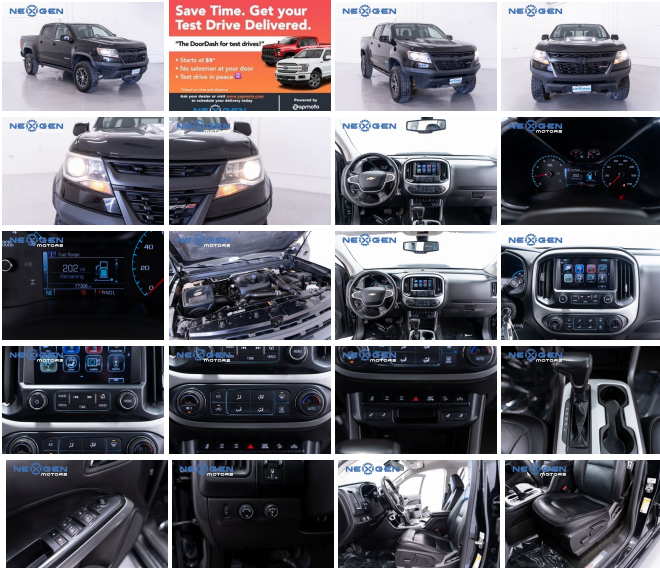

nexgenmotorsutah.com
801-874-3747
986 N State St.
Orem, UT 84057

Nexgen Motors

2018 Chevrolet Colorado 4WD ZR2

View this car on our website at nexgenmotorsutah.com/7165174/ebrochure

Our Price **\$33,500**

Specifications:

Year: 2018
VIN: 1GCPTEE14J1266556
Make: Chevrolet
Stock: 266556
Model/Trim: Colorado 4WD ZR2
Condition: Pre-Owned
Body: Pickup Truck
Exterior: Black
Engine: ENGINE, 2.8L DURAMAX TURBO-DIESEL, DI, 4-CYLINDER
Interior: Black Leather
Mileage: 76,973
Drivetrain: 4 Wheel Drive
Economy: City 19 / Highway 22

- 2018 Chevrolet Colorado ZR2
- CLEAN TITLE CLEAN CARFAX
- 2.8L DURAMAX DIESEL
- LEATHER INTERIOR
- NEWER TIRES
- NAVIGATION
- FRONT AND REAR LOCKER
- HEATED SEATS
- SAVE THOUSANDS WITH NEXGEN MOTORS!