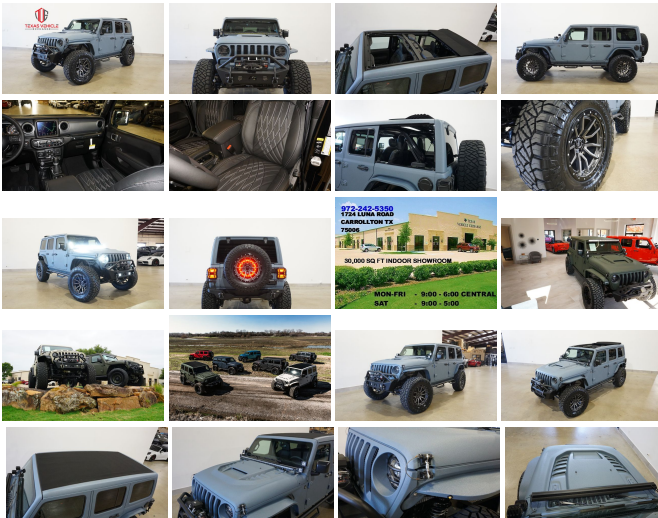

2023 Jeep Wrangler Unlimited Sport 4X4 SKY TOP,DUPONT KEVLAR,LIFTED,NAV

View this car on our website at tveauto.com/7165078/ebrochure

Our Price **\$90,900**

Specifications:

Year:	2023
VIN:	1C4HJXDG7PW506173
Make:	Jeep
Stock:	506173
Model/Trim:	Wrangler Unlimited Sport 4X4 SKY TOP,DUPONT KEVLAR,LIFTED,NAV
Condition:	Pre-Owned
Body:	SUV
Exterior:	Blue
Engine:	ENGINE: 3.6L V6 24V VVT ETORQUE UPG I
Interior:	Black Leather
Transmission:	TRANSMISSION: 8-SPEED AUTOMATIC (850RE)
Mileage:	50
Drivetrain:	4 Wheel Drive
Economy:	City 17 / Highway 23