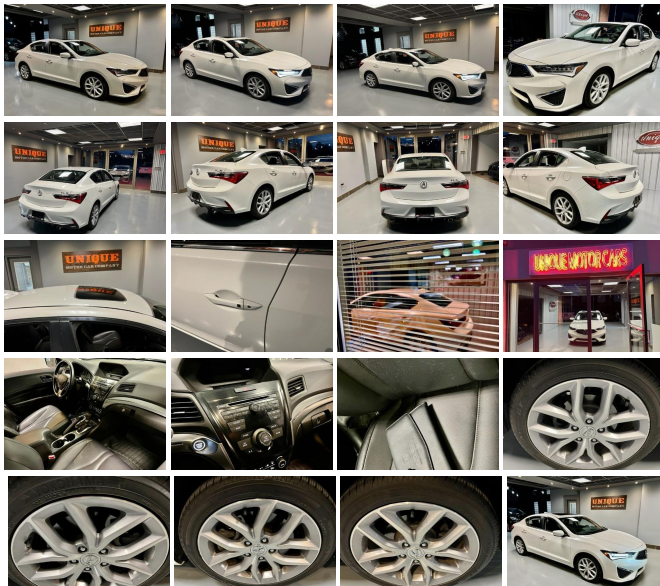

2019 Acura ILX

View this car on our website at uniquemotorcarsonline.com/7164648/ebrochure

Our Price **\$22,900**

Specifications:

Year:	2019
VIN:	19UDE2F32KA011239
Make:	Acura
Stock:	011239
Model/Trim:	ILX
Condition:	Pre-Owned
Body:	Sedan
Exterior:	Platinum White Pearl
Engine:	Engine: 2.4L 16-Valve DOHC i-VTEC
Interior:	Ebony
Transmission:	Automatic
Mileage:	28,476
Drivetrain:	Front Wheel Drive
Economy:	City 24 / Highway 34

2019 Acura ILX, white with the black interior, 2.4 liter and the automatic transmission, power window, power door locks, heated front seats, power drivers seat, cruise control, delay wipers, rear defroster, back up camera, tilt steering wheel, collision mitigating braking system, distance pacing, and many other Acura features. Call or email for more information. Visit us on the web at www.UniqueMotorCarsonline.com