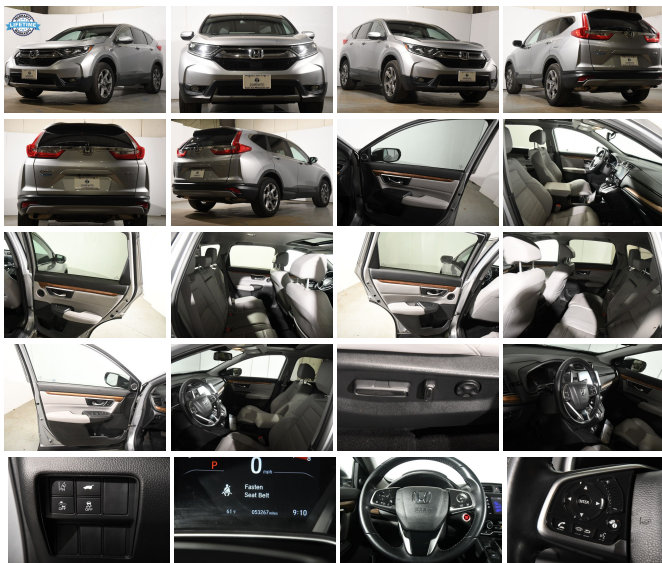

2017 Honda CR-V EX-L

Sound Auto Wholesalers - - View this car on our website at soundautowholesalers.com/7164524/ebrochure