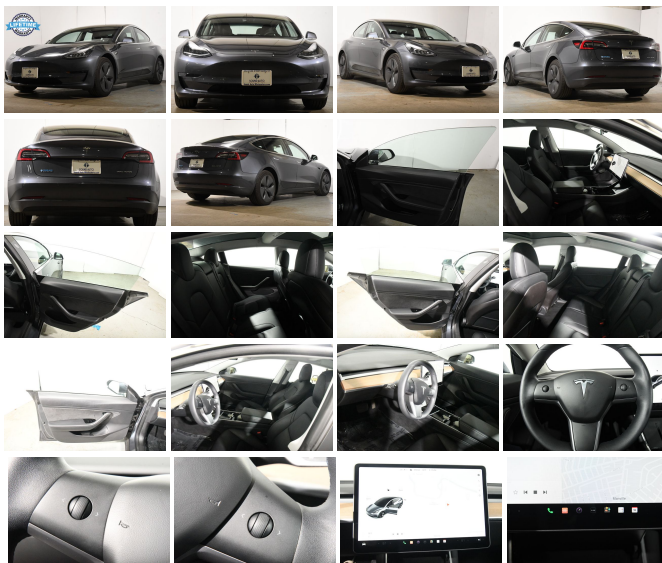

2020 Tesla Model 3 Long Range

Sound Auto Wholesalers - - View this car on our website at soundautowholesalers.com/7164523/ebrochure