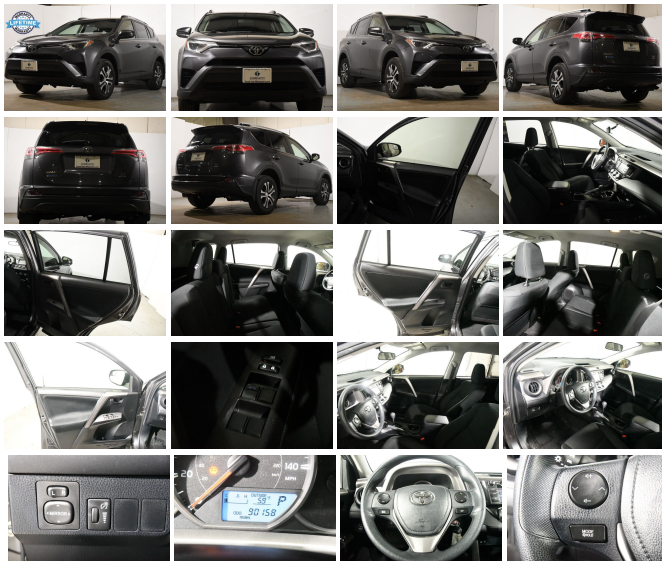

2016 Toyota RAV4 LE

Sound Auto Wholesalers - - View this car on our website at soundautowholesalers.com/7164514/ebrochure