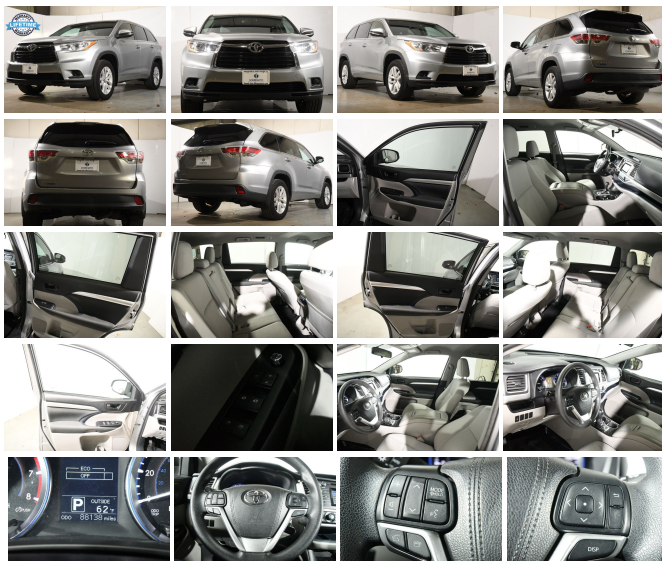

2016 Toyota Highlander LE

Sound Auto Wholesalers - - View this car on our website at soundautowholesalers.com/7164513/ebrochure