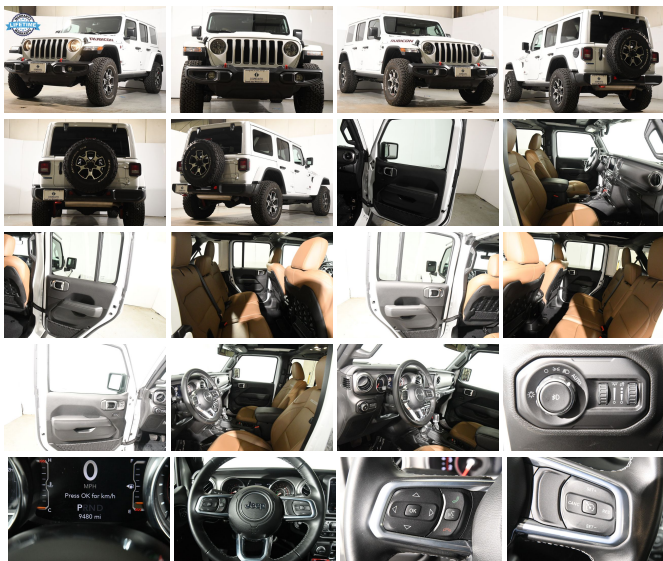

2022 Jeep Wrangler Unlimited Rubicon

Sound Auto Wholesalers - - View this car on our website at soundautowholesalers.com/7164448/ebrochure