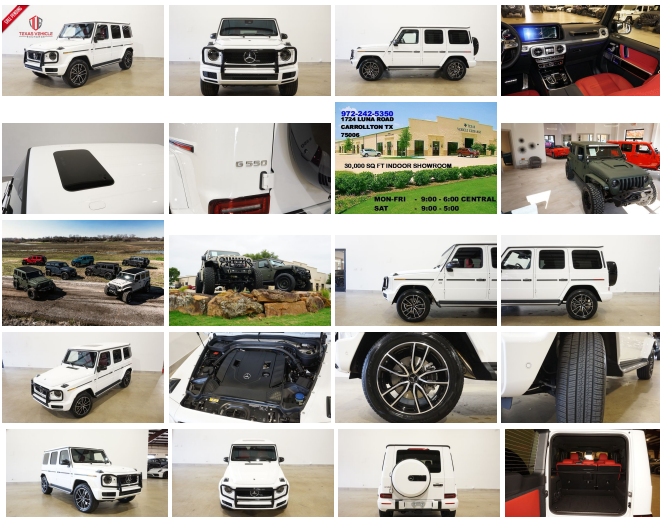

2022 Mercedes-Benz G 550 ROOF,NAV,BACK-UP CAM,HTD LTH,20'S,25 MILES!

View this car on our website at tveauto.com/7164380/ebrochure

Our Price **\$174,900**

Specifications:

Year:	2022
VIN:	W1NYC6BJ9NX456962
Make:	Mercedes-Benz
Stock:	456962
Model/Trim:	G 550 ROOF,NAV,BACK-UP CAM,HTD LTH,20'S,25 MILES!
Condition:	Pre-Owned
Body:	SUV
Exterior:	Polar White
Engine:	Engine: 4.0L V8 Biturbo
Interior:	Classic Red/Black Leather
Mileage:	25
Drivetrain:	All Wheel Drive
Economy:	City 14 / Highway 17

NATION WIDE FINANCING

SUBMIT CREDIT APP [WWW.TVEAUTO.COM](https://www.tveauto.com)

OR CALL 972-242-5350

2022 MERCEDES BENZ G 550 AWD, 4.0L BI-TURBO V8 ENGINE, 9 SPEED AUTOMATIC TRANSMISSION, ONLY 25 MILES, POLAR WHITE W/CLASSIC RED LEATHER INTERIOR, CARFAX REPORTS 1 OWNER NO ACCIDENTS, NON-SMOKER, EXCLUSIVE INTERIOR PACKAGE, AMG LINE PACKAGE, NIGHT PACKAGE, PUSH BUTTON START, BLACK BRUSH GUARD, FRONT & REAR PARK DISTANCE SENSORS, SUNROOF, 12.3" WIDESCREEN NAVIGATION, BACK-UP CAMERA, RUNNING BOARDS, POWER WINDOWS. POWER DOOR LOCKS. POWER

2022 Mercedes-Benz G 550 ROOF,NAV,BACK-UP CAM,HTD LTH,20'S,25 MILES!

Texas Vehicle Exchange - 972-242-5350 - View this car on our website at tveauto.com/7164380/ebrochure

Our Location :

2022 Mercedes-Benz G 550 ROOF,NAV,BACK-UP CAM,HTD LTH,20'S,25 MILES!