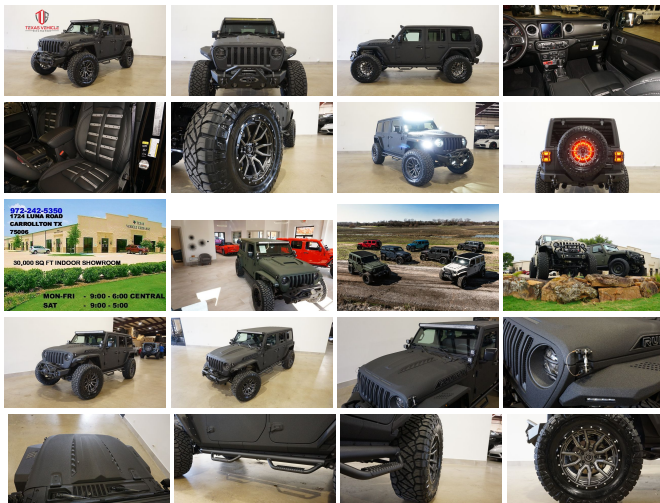

2023 Jeep Wrangler Unlimited Rubicon 4X4 DUPONT KEVLAR,LIFTED,BUMPER'S

View this car on our website at tveauto.com/7164379/ebrochure

Our Price **\$95,900**

Specifications:

Year:	2023
VIN:	1C4HJXFG6PW527772
Make:	Jeep
Stock:	527772
Model/Trim:	Wrangler Unlimited Rubicon 4X4 DUPONT KEVLAR,LIFTED,BUMPER'S
Condition:	Pre-Owned
Body:	SUV
Exterior:	Black
Engine:	ENGINE: 3.6L V6 24V VVT ETORQUE UPG I
Interior:	Black Leather
Transmission:	TRANSMISSION: 8-SPEED AUTOMATIC (850RE)
Mileage:	112
Drivetrain:	4 Wheel Drive
Economy:	City 17 / Highway 23

NATION WIDE FINANCING

SUBMIT CREDIT APP [WWW.TVEAUTO.COM](https://www.tveauto.com)

OR CALL 972-242-5350

"RAPTOR BLACK EDITION"

CUSTOM BUILT **KEVLAR** 2023 JEEP
WRANGLER JL UNLIMITED RUBICON 4X4
WITH 25R PACKAGE

UPGRADES INCLUDE:

- * RAPTOR BLACK KEVLAR COATING WITH ANTHRACITE ACCENTS
- * CUSTOM ALEA BLACK LEATHER WITH SILVER STITCHING
- * FACTORY REMOTE START
- * REMOTE PROXIMITY KEYLESS ENTRY
- * COLD WEATHER GROUP
- * SAFETY GROUP
- * FACTORY 8.4 INCH TOUCH SCREEN NAVIGATION WITH HD AM/FM/SIRIUS STEREO & ALPINE PREMIUM AUDIO SYSTEM
- * FACTORY BACK-UP CAMERA
- * U-CONNECT
- * RUGGED RIDGE HD X STRIKER STUBBY FRONT BUMPER WITH LED FOGLIGHTS
- * FRONT D-RINGS & ISOLATORS (ANTHRACITE)
- * SMITTYBILT NEW GEN 3 "X20" 10,000 LB WATERPROOF AND WIRELESS CONTROL WINCH WITH SYNTHETIC ROPE
- * FACTOR 55 PROLINK (BLACK)
- * FACTORY LED HEADLIGHTS
- * RUGGED RIDGE BLACK HEADLIGHT GUARDS
- * NEW JL CUSTOM VENTED HOOD
- * DRAKE OFF ROAD HOOD LATCHES
- * OVERTREAD JL FENDER FLARES
- * DV8 OFF ROAD FRONT & REAR INNER FENDERS
- * RUBICON EXPRESS 2.5" SUSPENSION LIFT KIT WITH TERAFLX FALCON SHOCKS
- * TERAFLX FALCON STABILIZER KIT
- * VOSWITCH 6 CHANNEL CUSTOM INTEGRATED SWITCH PANEL