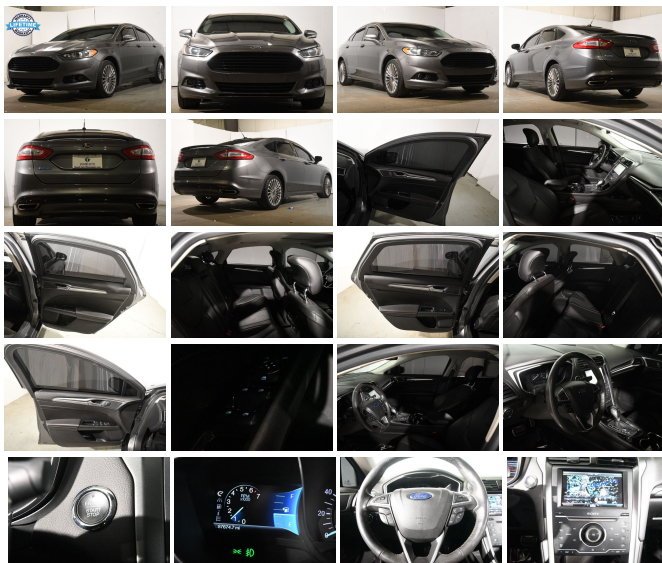

2014 Ford Fusion Titanium

Sound Auto Wholesalers - - View this car on our website at soundautowholesalers.com/7164219/ebrochure