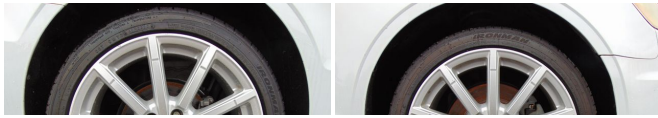

Specifications:

Year:	2015
VIN:	WAU7FLFF4F1032671
Make:	Audi
Stock:	HO46379A
Model/Trim:	A3 Cabriolet 2.0T Premium
Condition:	Pre-Owned
Body:	Convertible
Exterior:	White
Engine:	Engine: 2.0 TFSI 4 Cylinder 220 HP
Interior:	- Leather
Mileage:	84,487
Drivetrain:	All Wheel Drive
Economy:	City 23 / Highway 32

Vehicle Description

Mt. Moriah Auto Sales spans 3 City Blocks at Mt. Moriah and Mendenhall Split, we have 3 buildings and a full service department, we are staffed by Wholesale Brokers whom are responsible for their own inventory, we offer a low overhead approach to purchasing a used vehicle, please be certain to ask for the Broker listed in this add so that you will be offered the lowest available price on the vehicle you are interested in.

Call 901-368-5505 for details on this vehicle and to schedule a test drive. All of our vehicles have been safety inspected and serviced and are eligible for extended warranties, some vehicles are under factory warranty.

Email for details @ 2571mtmoriah@gmail.com

Call 901-368-5505 for details.

Installed Options

Interior

- Front Bucket Seats -inc: 8-way manual front seats w/4-way power lumbar adjustment
- Gauges -inc: Speedometer, Odometer, Engine Coolant Temp, Tachometer, Oil Level, Trip Odometer and Trip Computer
- Leather Seating Surfaces
- Power 1st Row Windows w/Front And Rear 1-Touch Up/Down
- Power Door Locks w/Autolock Feature- Power Rear Windows
- Remote Keyless Entry w/Integrated Key Transmitter, Illuminated Entry and Panic Button
- Trip Computer- 1 12V DC Power Outlet
- 2-Way Passenger Seat -inc: Manual Cushion Tilt, Power 4-Way Lumbar Support and Manual Rear Seat Easy Entry
- 50-50 Folding Bench Front Facing Fold Forward Seatback Rear Seat - Air Filtration
- Analog Appearance- Cargo Area Concealed Storage
- Cargo Features -inc: Tire Mobility Kit- Cargo Space Lights
- Carpet Floor Trim and Carpet Trunk Lid/Rear Cargo Door Trim - Cruise Control
- Day-Night Rearview Mirror- Delayed Accessory Power
- Driver And Passenger Door Bins
- Driver And Passenger Visor Vanity Mirrors w/Driver And Passenger Illumination and Driver Auxiliary Mirror
- Driver Foot Rest- Driver Seat -inc: Manual Rear Seat Easy Entry