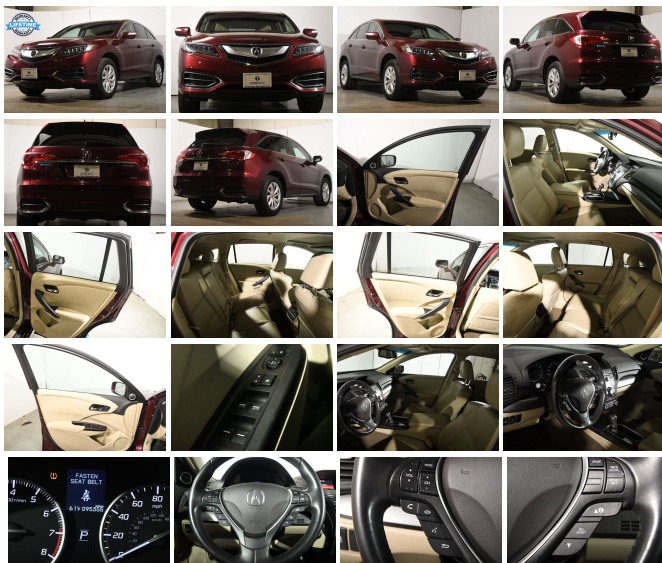

2016 Acura RDX

Sound Auto Wholesalers - - View this car on our website at soundautowholesalers.com/7164002/ebrochure