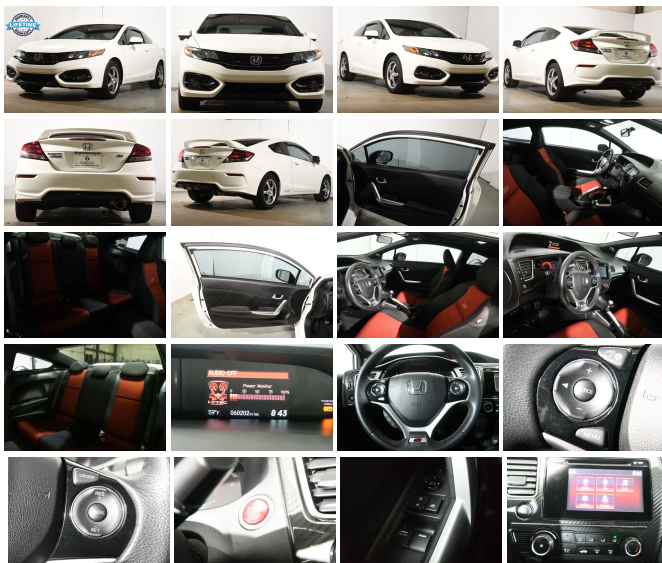

2014 Honda Civic Si

Sound Auto Wholesalers - - View this car on our website at soundautowholesalers.com/7163996/ebrochure