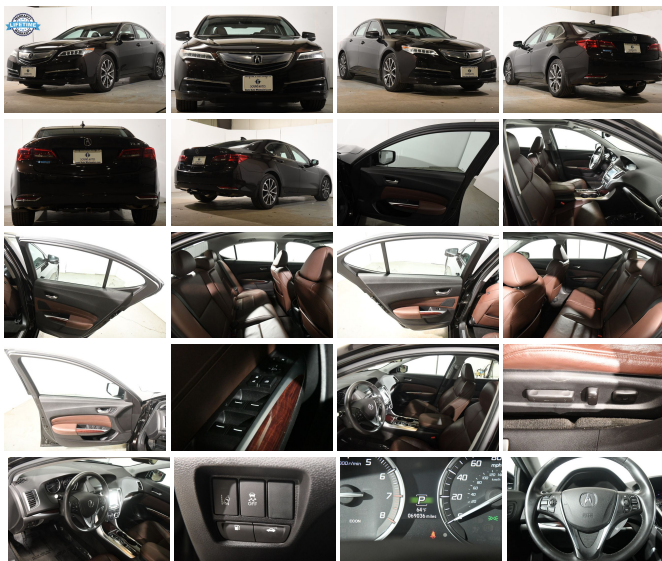

2015 Acura TLX V6 Tech

Sound Auto Wholesalers - - View this car on our website at soundautowholesalers.com/7163994/ebrochure