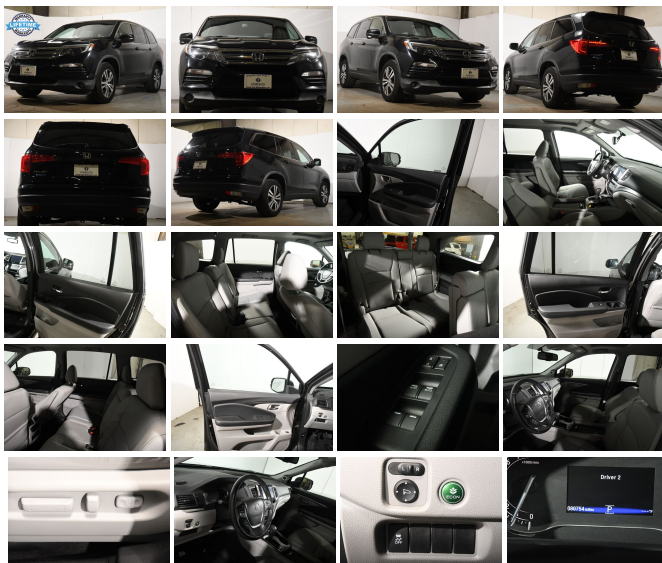

2016 Honda Pilot EX-L

Sound Auto Wholesalers - - View this car on our website at soundautowholesalers.com/7163992/ebrochure