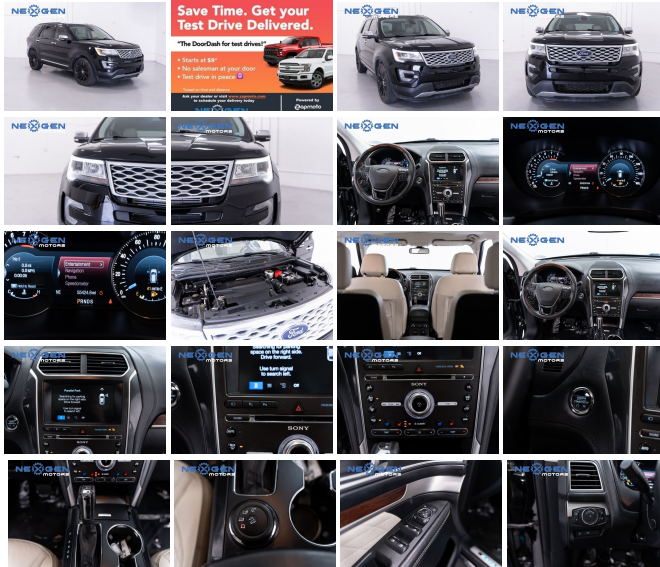

nexgenmotorsutah.com
801-874-3747
986 N State St.
Orem, UT 84057

Nexgen Motors

2017 Ford Explorer Platinum

View this car on our website at nexgenmotorsutah.com/7163910/ebrochure

Our Price **\$23,500**

Specifications:

Year: 2017
VIN: 1FM5K8HT2HGC88633
Make: Ford
Stock: C88633
Model/Trim: Explorer Platinum
Condition: Pre-Owned
Body: SUV
Exterior: Shadow Black
Engine: ENGINE: 3.5L V6 ECOBOOST
Interior: Ebony Black Leather
Mileage: 55,413
Drivetrain: 4 Wheel Drive
Economy: City 16 / Highway 22

2017 Ford Explorer Platinum branded title
 - 4WD

- LEATHER INTERIOR
- MASSAGING FRONT SEATS
- REAR BUCKET SEATS
- PANORAMIC SUNROOF
- HEATED AND COOLED SEATS
- HEATED STEERING WHEEL
- REMOTE ENGINE START
- SAVE THOUSANDS WITH NEXGEN MOTORS!