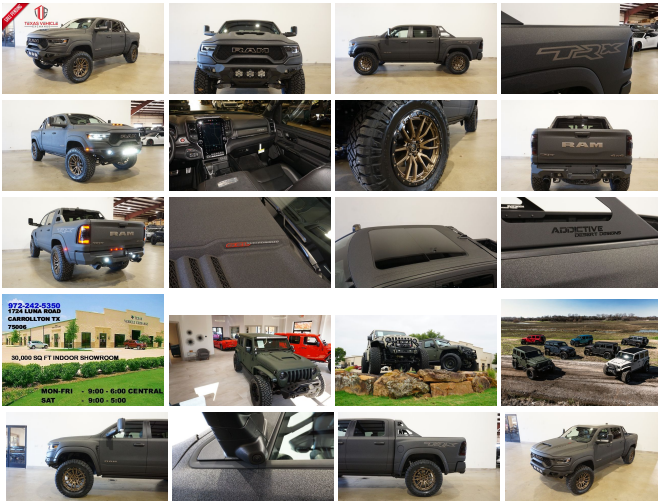

2022 Ram 1500 TRX 4X4 DUPONT KEVLAR,LIFTED,BUMPERS,LED'S,22'S

View this car on our website at tveauto.com/7163448/ebrochure

Our Price **\$137,900**

Specifications:

| | |
|----------------------|---|
| Year: | 2022 |
| VIN: | 1C6SRFU91NN370577 |
| Make: | Ram |
| Stock: | 370577 |
| Model/Trim: | 1500 TRX 4X4 DUPONT KEVLAR,LIFTED,BUMPERS,LED'S,22'S |
| Condition: | Pre-Owned |
| Body: | Pickup Truck |
| Exterior: | Black |
| Engine: | ENGINE: 6.2L SUPERCHARGED HEMI V8 SRT |
| Interior: | Black Leather |
| Transmission: | TRANSMISSION: 8-SPEED AUTOMATIC (8HP95) |
| Mileage: | 53 |
| Drivetrain: | 4 Wheel Drive |
| Economy: | City 10 / Highway 14 |

NATION WIDE FINANCING

SUBMIT CREDIT APP [WWW.TVEAUTO.COM](https://www.tveauto.com)

OR CALL 972-242-5350

2022 RAM 1500 TRX CREW CAB 4X4, 6.2L SUPERCHARGED HEMI V8 SRT ENGINE, 8 SPEED AUTOMATIC TRANSMISSION, ONLY 53 MILES, RAPTOR BLACK KEVLAR COATING W/BLACK LEATHER INTERIOR, CARFAX REPORTS 1 OWNER NO ACCIDENTS, NON-SMOKER, TRX CARBON FIBER PACKAGE, TRX LEVEL 2 EQUIPMENT GROUP, REMOTE START, CUSTOM 2" LEVEL KIT, ADDICTIVE DESERT DESIGNS ROMBER FRONT RIMPER WITH 3 RA IA