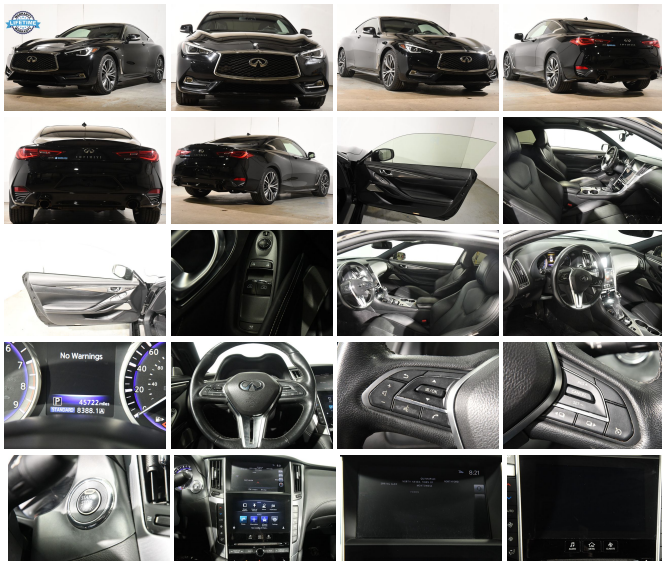

2018 INFINITI Q60 3.0t LUXE

Sound Auto Wholesalers - - View this car on our website at soundautowholesalers.com/7163373/ebrochure